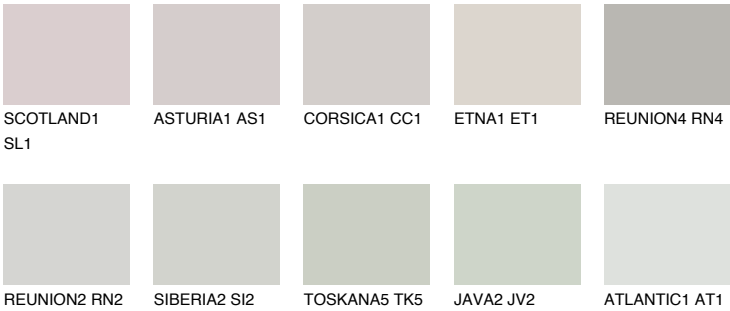

## SIBERIA1 SI1

68% **TSR** 65%

### Matching colours

#### COLOURS

#### INTENSE

For more information on plasters and paints, go to [www.ceresit.en](http://www.ceresit.en)

\*The presented colours refer to plasters and paints offered by Ceresit. Due to the use of digital techniques, the presented colours might not represent the original ones, thus they cannot be considered as a reliable colour presentation. We recommend checking the authentic colour samples.