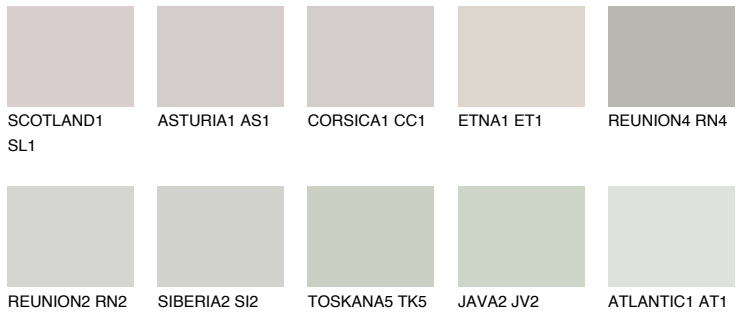

COLOUR DETAILS

SIBERIA1 SI1

68% **TSR** 65%

Matching colours

COLOURS

INTENSE

For more information on plasters and paints, go to www.ceresit.en

*The presented colours refer to plasters and paints offered by Ceresit. Due to the use of digital techniques, the presented colours might not represent the original ones, thus they cannot be considered as a reliable colour presentation. We recommend checking the authentic colour samples.