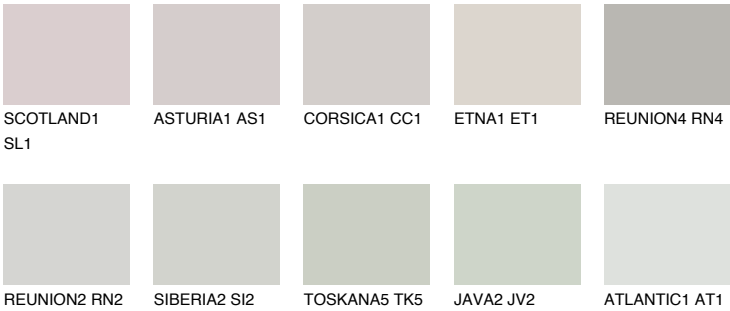

SIBERIA1 SI1

68% TSR 65%

Matching colours

COLOURS

INTENSE

For more information on plasters and paints, go to www.ceresit.en

*The presented colours refer to plasters and paints offered by Ceresit. Due to the use of digital techniques, the presented colours might not represent the original ones, thus they cannot be considered as a reliable colour presentation. We recommend checking the authentic colour samples.