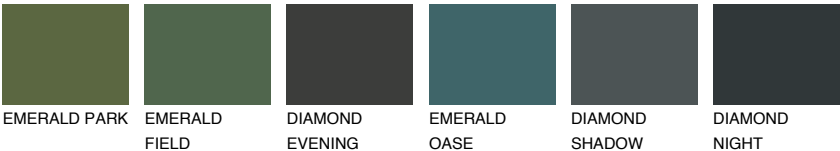

SIBERIA1 SI1

68% **TSR** 65%

Matching colours

COLOURS

INTENSE

For more information on plasters and paints, go to www.ceresit.en

*The presented colours refer to plasters and paints offered by Ceresit. Due to the use of digital techniques, the presented colours might not represent the original ones, thus they cannot be considered as a reliable colour presentation. We recommend checking the authentic colour samples.