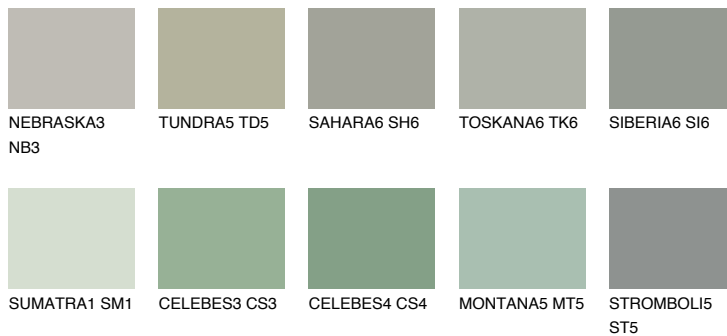

COLOUR DETAILS

MONTANA6 MT6

38% TSR 40%

Matching colours

COLOURS

INTENSE

For more information on plasters and paints, go to www.ceresit.en

*The presented colours refer to plasters and paints offered by Ceresit. Due to the use of digital techniques, the presented colours might not represent the original ones, thus they cannot be considered as a reliable colour presentation. We recommend checking the authentic colour samples.