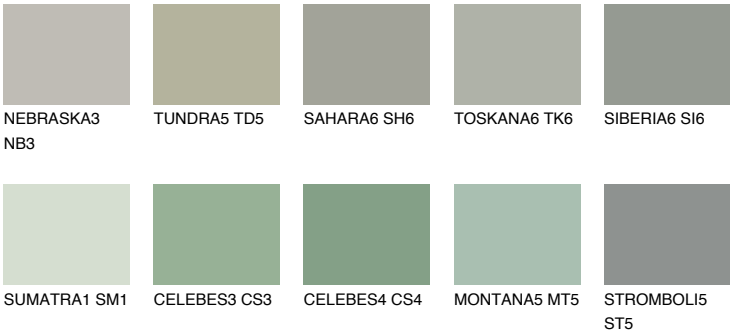

COLOUR DETAILS

MONTANA6 MT6

38% TSR 40%

Matching colours

COLOURS

INTENSE

For more information on plasters and paints, go to www.ceresit.en

*The presented colours refer to plasters and paints offered by Ceresit. Due to the use of digital techniques, the presented colours might not represent the original ones, thus they cannot be considered as a reliable colour presentation. We recommend checking the authentic colour samples.