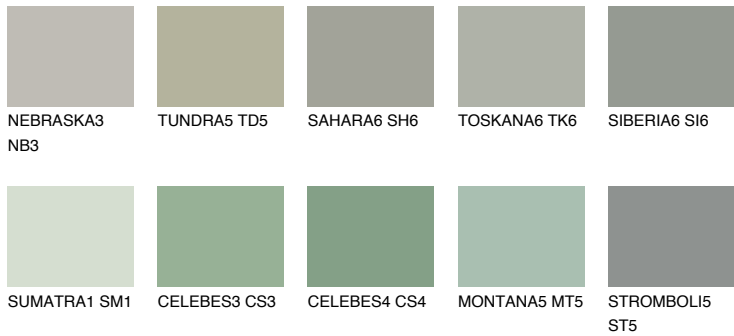

COLOUR DETAILS

MONTANA6 MT6

38% **TSR** 40%

Matching colours

COLOURS

INTENSE

For more information on plasters and paints, go to www.ceresit.en

*The presented colours refer to plasters and paints offered by Ceresit. Due to the use of digital techniques, the presented colours might not represent the original ones, thus they cannot be considered as a reliable colour presentation. We recommend checking the authentic colour samples.