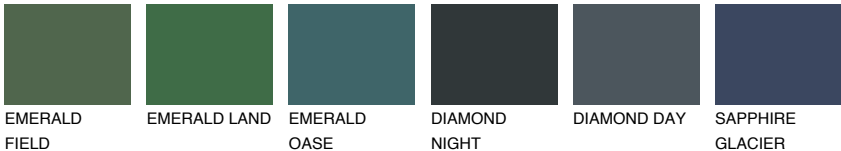

COLOUR DETAILS

MONTANA6 MT6

38% TSR 40%

Matching colours

COLOURS

INTENSE

For more information on plasters and paints, go to www.ceresit.en

*The presented colours refer to plasters and paints offered by Ceresit. Due to the use of digital techniques, the presented colours might not represent the original ones, thus they cannot be considered as a reliable colour presentation. We recommend checking the authentic colour samples.