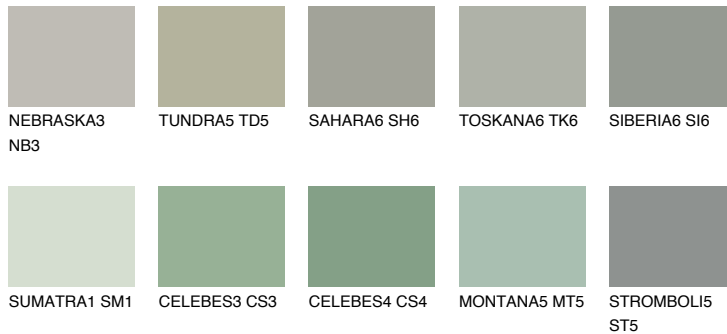

COLOUR DETAILS

MONTANA6 MT6

38% TSR 40%

Matching colours

COLOURS

INTENSE

For more information on plasters and paints, go to www.ceresit.en

*The presented colours refer to plasters and paints offered by Ceresit. Due to the use of digital techniques, the presented colours might not represent the original ones, thus they cannot be considered as a reliable colour presentation. We recommend checking the authentic colour samples.