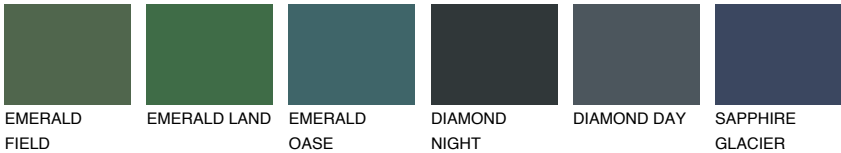

COLOUR DETAILS

MONTANA6 MT6

38% TSR 40%

Matching colours

COLOURS

INTENSE

For more information on plasters and paints, go to www.ceresit.en

*The presented colours refer to plasters and paints offered by Ceresit. Due to the use of digital techniques, the presented colours might not represent the original ones, thus they cannot be considered as a reliable colour presentation. We recommend checking the authentic colour samples.