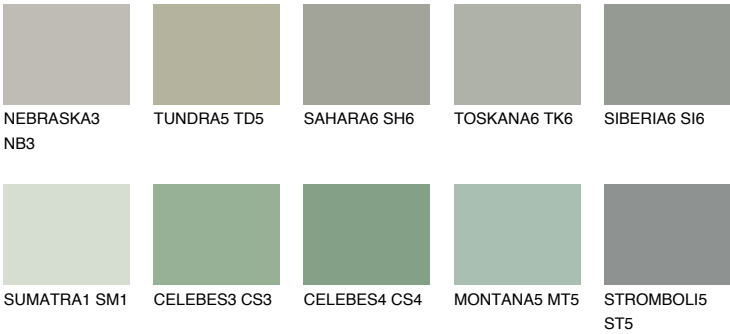

COLOUR DETAILS

MONTANA6 MT6

38% TSR 40%

Matching colours

COLOURS

INTENSE

For more information on plasters and paints, go to www.ceresit.en

*The presented colours refer to plasters and paints offered by Ceresit. Due to the use of digital techniques, the presented colours might not represent the original ones, thus they cannot be considered as a reliable colour presentation. We recommend checking the authentic colour samples.