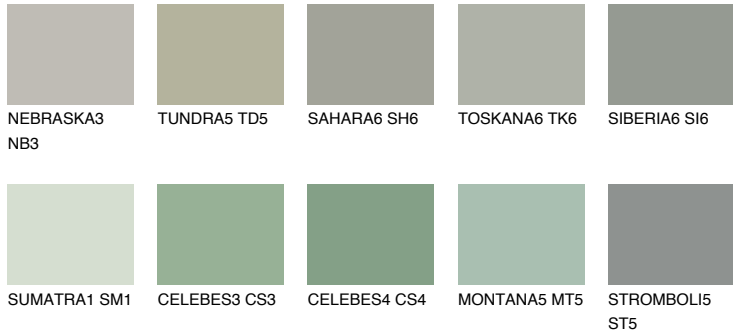

COLOUR DETAILS

MONTANA6 MT6

38% TSR 40%

Matching colours

COLOURS

INTENSE

For more information on plasters and paints, go to www.ceresit.en

*The presented colours refer to plasters and paints offered by Ceresit. Due to the use of digital techniques, the presented colours might not represent the original ones, thus they cannot be considered as a reliable colour presentation. We recommend checking the authentic colour samples.