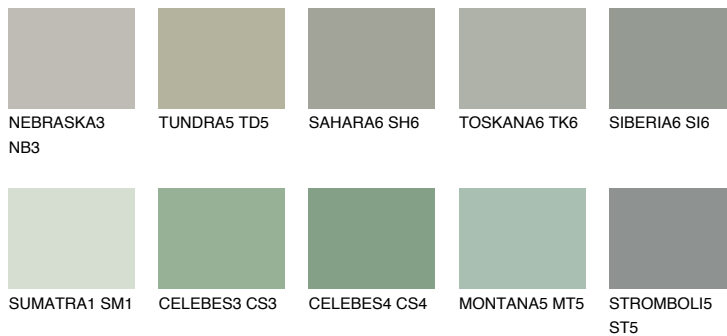

# COLOUR DETAILS

### Matching colours

#### COLOURS

#### INTENSE

For more information on plasters and paints, go to [www.ceresit.en](http://www.ceresit.en)

\*The presented colours refer to plasters and paints offered by Ceresit. Due to the use of digital techniques, the presented colours might not represent the original ones, thus they cannot be considered as a reliable colour presentation. We recommend checking the authentic colour samples.