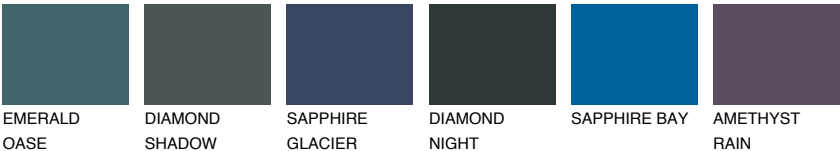

MONTANA5 MT5

49% TSR 54%

Matching colours

COLOURS

INTENSE

For more information on plasters and paints, go to www.ceresit.en

*The presented colours refer to plasters and paints offered by Ceresit. Due to the use of digital techniques, the presented colours might not represent the original ones, thus they cannot be considered as a reliable colour presentation. We recommend checking the authentic colour samples.