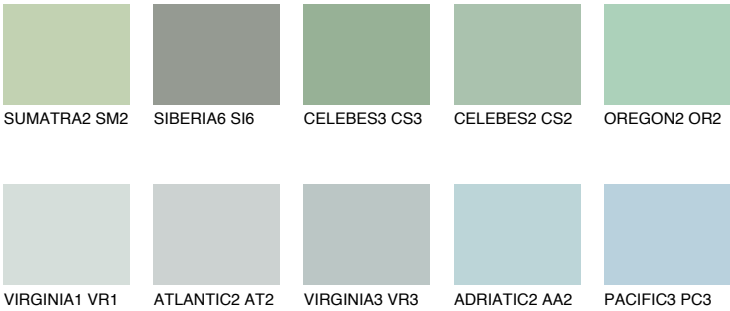

## MONTANA5 MT5

49% TSR 54%

### Matching colours

#### COLOURS

#### INTENSE

For more information on plasters and paints, go to [www.ceresit.en](http://www.ceresit.en)

\*The presented colours refer to plasters and paints offered by Ceresit. Due to the use of digital techniques, the presented colours might not represent the original ones, thus they cannot be considered as a reliable colour presentation. We recommend checking the authentic colour samples.