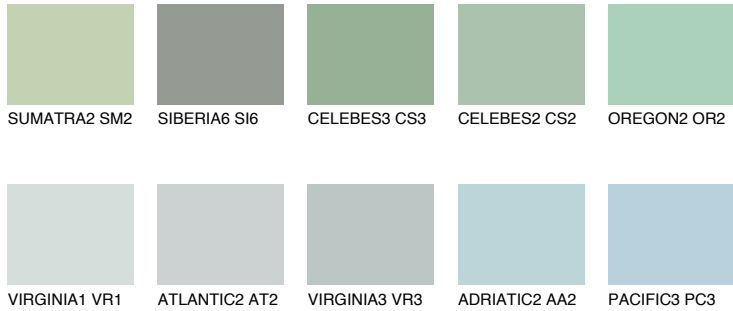

COLOUR DETAILS

MONTANA5 MT5

49% TSR 54%

Matching colours

COLOURS

INTENSE

For more information on plasters and paints, go to www.ceresit.en

*The presented colours refer to plasters and paints offered by Ceresit. Due to the use of digital techniques, the presented colours might not represent the original ones, thus they cannot be considered as a reliable colour presentation. We recommend checking the authentic colour samples.