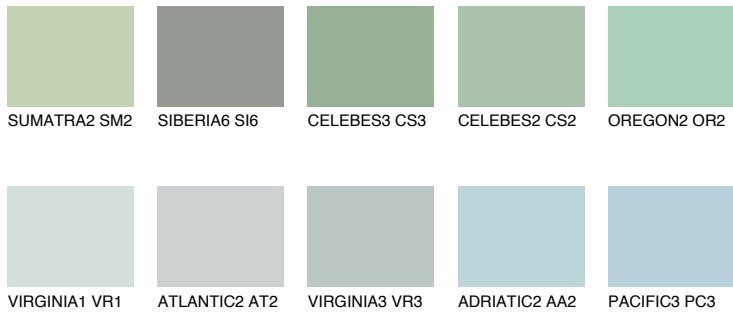

COLOUR DETAILS

MONTANA5 MT5

49% TSR 54%

Matching colours

COLOURS

INTENSE

For more information on plasters and paints, go to www.ceresit.en

*The presented colours refer to plasters and paints offered by Ceresit. Due to the use of digital techniques, the presented colours might not represent the original ones, thus they cannot be considered as a reliable colour presentation. We recommend checking the authentic colour samples.