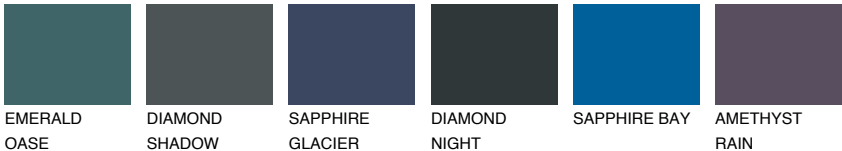

MONTANA5 MT5

49% TSR 54%

Matching colours

COLOURS

INTENSE

For more information on plasters and paints, go to www.ceresit.en

*The presented colours refer to plasters and paints offered by Ceresit. Due to the use of digital techniques, the presented colours might not represent the original ones, thus they cannot be considered as a reliable colour presentation. We recommend checking the authentic colour samples.