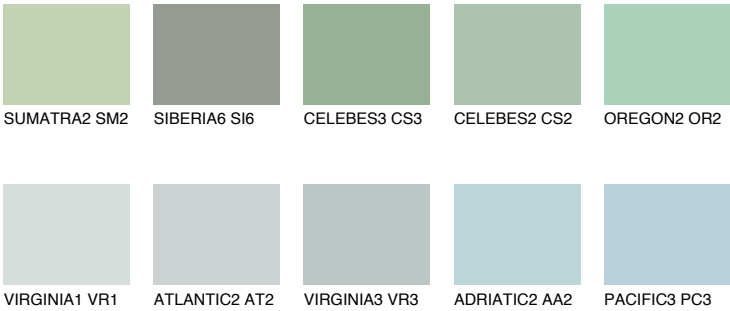

MONTANA5 MT5

49% TSR 54%

Matching colours

COLOURS

INTENSE

For more information on plasters and paints, go to www.ceresit.en

*The presented colours refer to plasters and paints offered by Ceresit. Due to the use of digital techniques, the presented colours might not represent the original ones, thus they cannot be considered as a reliable colour presentation. We recommend checking the authentic colour samples.