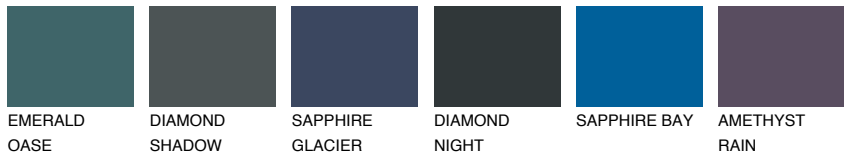

COLOUR DETAILS

MONTANA5 MT5

49% TSR 54%

Matching colours

COLOURS

INTENSE

For more information on plasters and paints, go to www.ceresit.en

*The presented colours refer to plasters and paints offered by Ceresit. Due to the use of digital techniques, the presented colours might not represent the original ones, thus they cannot be considered as a reliable colour presentation. We recommend checking the authentic colour samples.