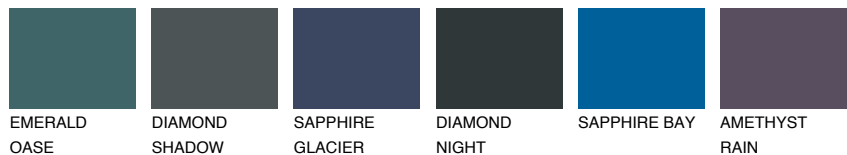

COLOUR DETAILS

MONTANA5 MT5

49% TSR 54%

Matching colours

COLOURS

INTENSE

For more information on plasters and paints, go to www.ceresit.en

*The presented colours refer to plasters and paints offered by Ceresit. Due to the use of digital techniques, the presented colours might not represent the original ones, thus they cannot be considered as a reliable colour presentation. We recommend checking the authentic colour samples.