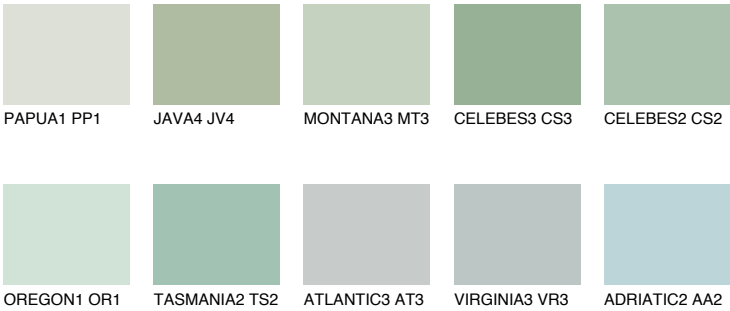

COLOUR DETAILS

MONTANA4 MT4

59% TSR 64%

Matching colours

COLOURS

INTENSE

For more information on plasters and paints, go to www.ceresit.en

*The presented colours refer to plasters and paints offered by Ceresit. Due to the use of digital techniques, the presented colours might not represent the original ones, thus they cannot be considered as a reliable colour presentation. We recommend checking the authentic colour samples.