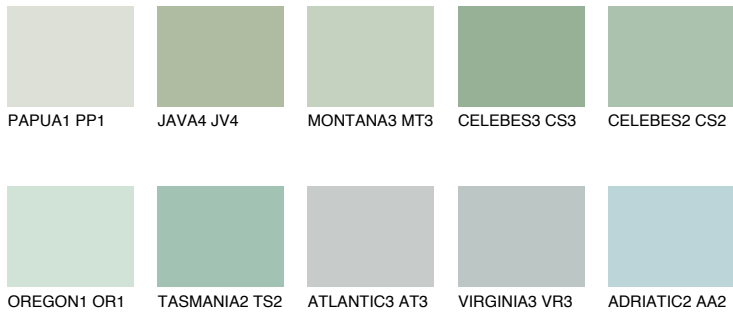

COLOUR DETAILS

MONTANA4 MT4

59% TSR 64%

Matching colours

COLOURS

INTENSE

For more information on plasters and paints, go to www.ceresit.en

*The presented colours refer to plasters and paints offered by Ceresit. Due to the use of digital techniques, the presented colours might not represent the original ones, thus they cannot be considered as a reliable colour presentation. We recommend checking the authentic colour samples.