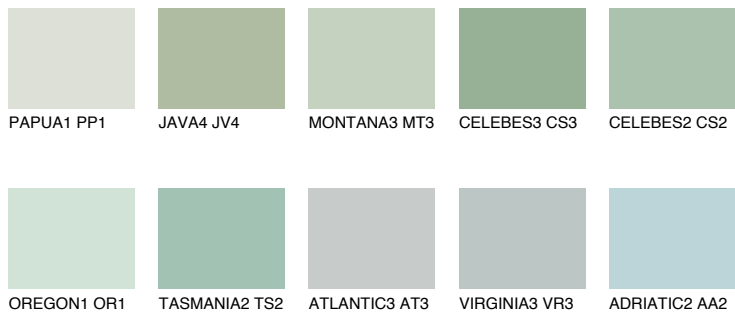

COLOUR DETAILS

MONTANA4 MT4

59% TSR 64%

Matching colours

COLOURS

INTENSE

For more information on plasters and paints, go to www.ceresit.en

*The presented colours refer to plasters and paints offered by Ceresit. Due to the use of digital techniques, the presented colours might not represent the original ones, thus they cannot be considered as a reliable colour presentation. We recommend checking the authentic colour samples.