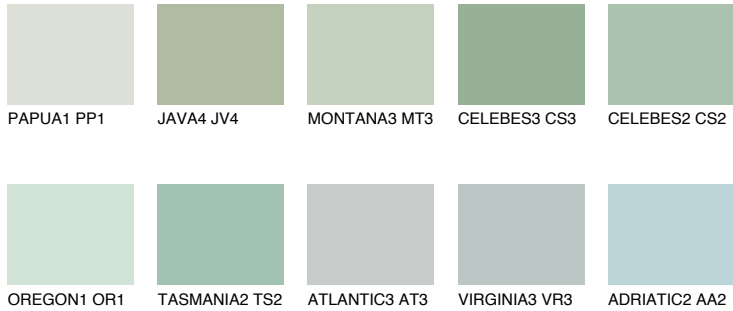

COLOUR DETAILS

MONTANA4 MT4

59% TSR 64%

Matching colours

COLOURS

INTENSE

For more information on plasters and paints, go to www.ceresit.en

*The presented colours refer to plasters and paints offered by Ceresit. Due to the use of digital techniques, the presented colours might not represent the original ones, thus they cannot be considered as a reliable colour presentation. We recommend checking the authentic colour samples.