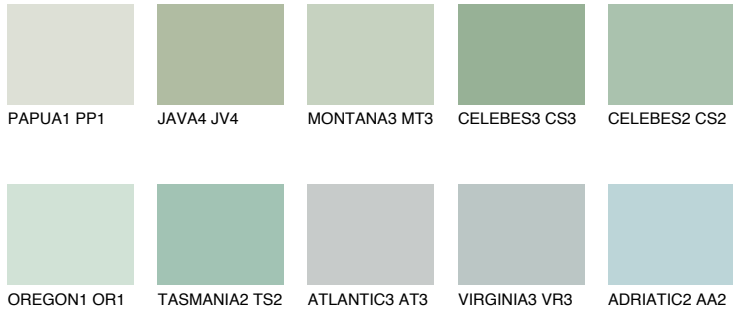

COLOUR DETAILS

MONTANA4 MT4

59% TSR 64%

Matching colours

COLOURS

INTENSE

For more information on plasters and paints, go to www.ceresit.en

*The presented colours refer to plasters and paints offered by Ceresit. Due to the use of digital techniques, the presented colours might not represent the original ones, thus they cannot be considered as a reliable colour presentation. We recommend checking the authentic colour samples.