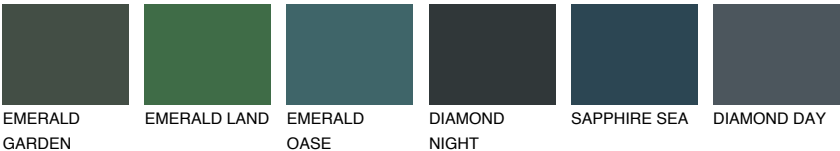

MONTANA3 MT3

62% TSR 63%

Matching colours

COLOURS

INTENSE

For more information on plasters and paints, go to www.ceresit.en

*The presented colours refer to plasters and paints offered by Ceresit. Due to the use of digital techniques, the presented colours might not represent the original ones, thus they cannot be considered as a reliable colour presentation. We recommend checking the authentic colour samples.