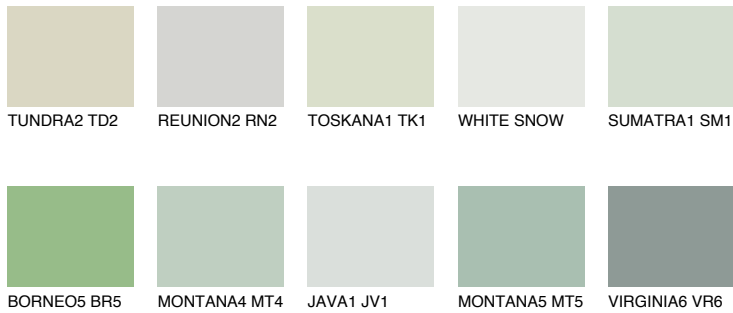

COLOUR DETAILS

MONTANA3 MT3

62% TSR 63%

Matching colours

COLOURS

INTENSE

For more information on plasters and paints, go to www.ceresit.en

*The presented colours refer to plasters and paints offered by Ceresit. Due to the use of digital techniques, the presented colours might not represent the original ones, thus they cannot be considered as a reliable colour presentation. We recommend checking the authentic colour samples.