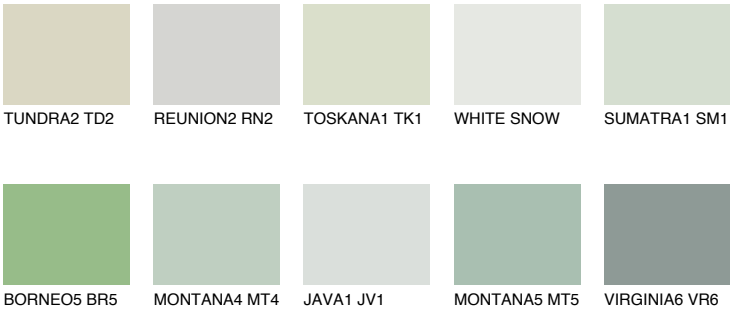

MONTANA3 MT3

62% TSR 63%

Matching colours

COLOURS

INTENSE

For more information on plasters and paints, go to www.ceresit.en

*The presented colours refer to plasters and paints offered by Ceresit. Due to the use of digital techniques, the presented colours might not represent the original ones, thus they cannot be considered as a reliable colour presentation. We recommend checking the authentic colour samples.