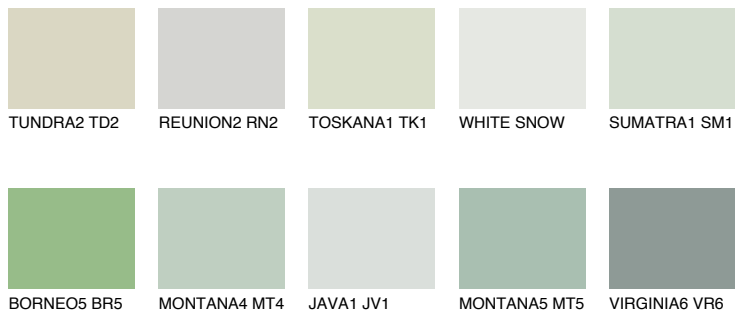

COLOUR DETAILS

MONTANA3 MT3

62% TSR 63%

Matching colours

COLOURS

INTENSE

For more information on plasters and paints, go to www.ceresit.en

*The presented colours refer to plasters and paints offered by Ceresit. Due to the use of digital techniques, the presented colours might not represent the original ones, thus they cannot be considered as a reliable colour presentation. We recommend checking the authentic colour samples.