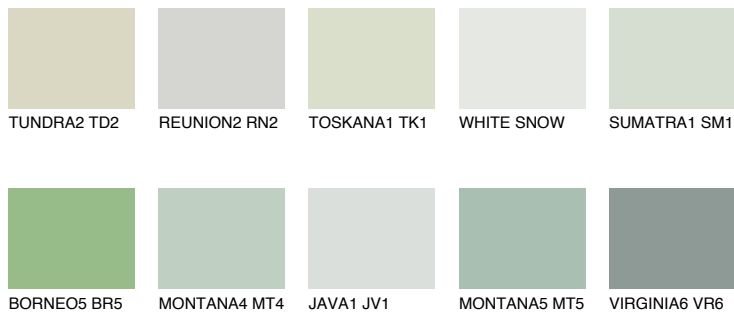

COLOUR DETAILS

MONTANA3 MT3

62% TSR 63%

Matching colours

COLOURS

INTENSE

For more information on plasters and paints, go to www.ceresit.en

*The presented colours refer to plasters and paints offered by Ceresit. Due to the use of digital techniques, the presented colours might not represent the original ones, thus they cannot be considered as a reliable colour presentation. We recommend checking the authentic colour samples.