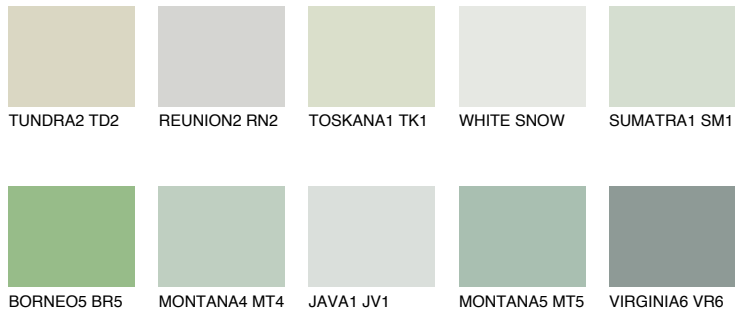

COLOUR DETAILS

MONTANA3 MT3

62% TSR 63%

Matching colours

COLOURS

INTENSE

For more information on plasters and paints, go to www.ceresit.en

*The presented colours refer to plasters and paints offered by Ceresit. Due to the use of digital techniques, the presented colours might not represent the original ones, thus they cannot be considered as a reliable colour presentation. We recommend checking the authentic colour samples.