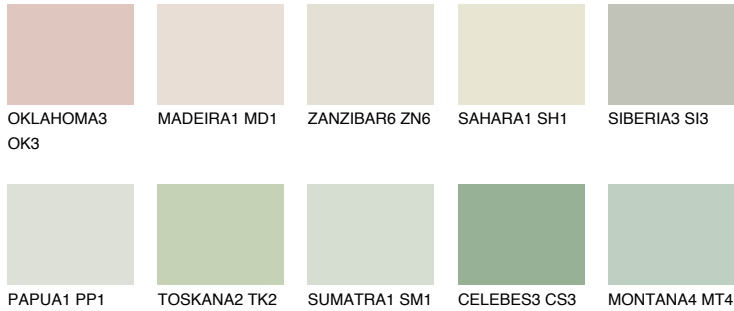

# COLOUR DETAILS

### Matching colours

#### COLOURS

#### INTENSE

For more information on plasters and paints, go to [www.ceresit.en](http://www.ceresit.en)

\*The presented colours refer to plasters and paints offered by Ceresit. Due to the use of digital techniques, the presented colours might not represent the original ones, thus they cannot be considered as a reliable colour presentation. We recommend checking the authentic colour samples.