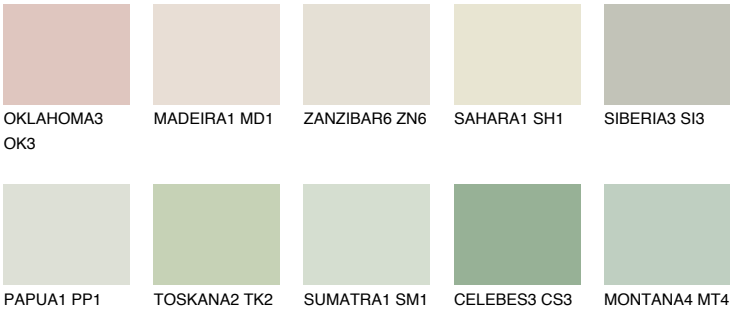

## MONTANA2 MT2

72% **TSR** 70%

### Matching colours

#### COLOURS

#### INTENSE

For more information on plasters and paints, go to [www.ceresit.en](http://www.ceresit.en)

\*The presented colours refer to plasters and paints offered by Ceresit. Due to the use of digital techniques, the presented colours might not represent the original ones, thus they cannot be considered as a reliable colour presentation. We recommend checking the authentic colour samples.