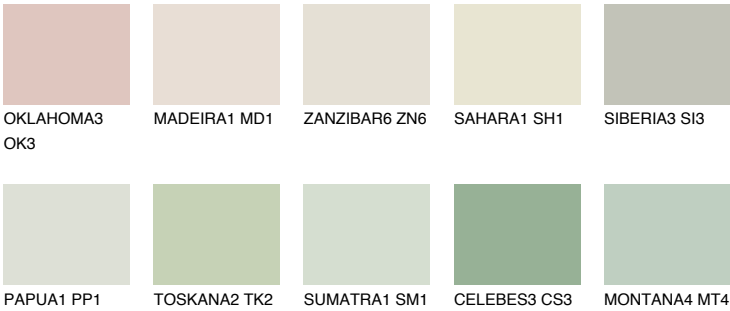

MONTANA2 MT2

72% **TSR** 70%

Matching colours

COLOURS

INTENSE

For more information on plasters and paints, go to www.ceresit.en

*The presented colours refer to plasters and paints offered by Ceresit. Due to the use of digital techniques, the presented colours might not represent the original ones, thus they cannot be considered as a reliable colour presentation. We recommend checking the authentic colour samples.