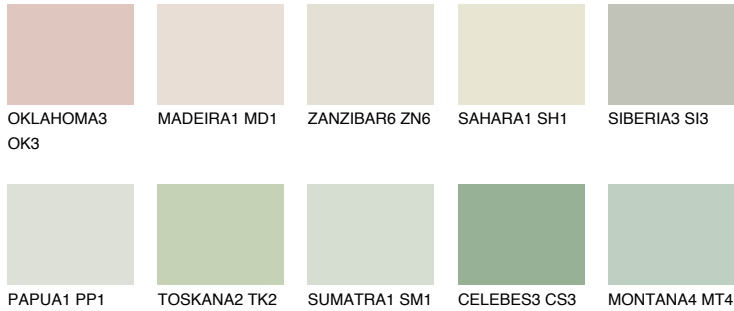

COLOUR DETAILS

MONTANA2 MT2

72% TSR 70%

Matching colours

COLOURS

INTENSE

For more information on plasters and paints, go to www.ceresit.en

*The presented colours refer to plasters and paints offered by Ceresit. Due to the use of digital techniques, the presented colours might not represent the original ones, thus they cannot be considered as a reliable colour presentation. We recommend checking the authentic colour samples.