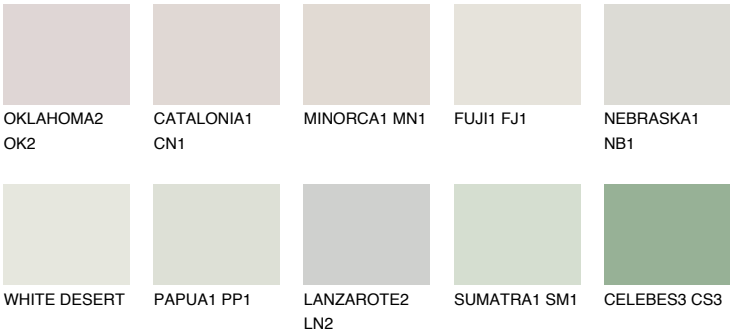

MONTANA1 MT1

74% **TSR** 71%

Matching colours

COLOURS

INTENSE

For more information on plasters and paints, go to www.ceresit.en

*The presented colours refer to plasters and paints offered by Ceresit. Due to the use of digital techniques, the presented colours might not represent the original ones, thus they cannot be considered as a reliable colour presentation. We recommend checking the authentic colour samples.