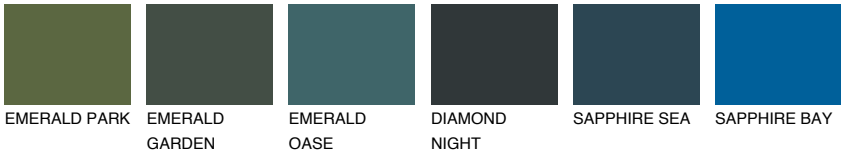

## MONTANA1 MT1

74% **TSR** 71%

### Matching colours

#### COLOURS