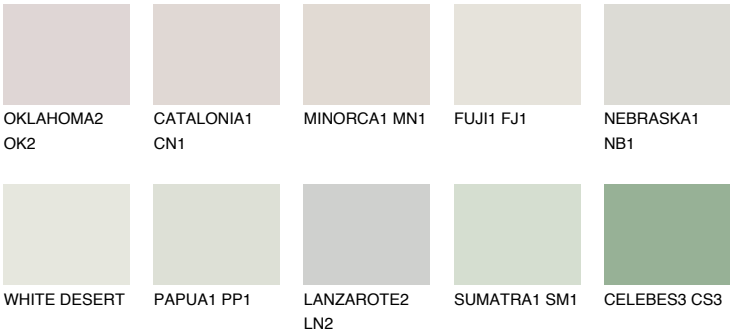

## MONTANA1 MT1

74% **TSR** 71%

### Matching colours

#### COLOURS

#### INTENSE

For more information on plasters and paints, go to [www.ceresit.en](http://www.ceresit.en)

\*The presented colours refer to plasters and paints offered by Ceresit. Due to the use of digital techniques, the presented colours might not represent the original ones, thus they cannot be considered as a reliable colour presentation. We recommend checking the authentic colour samples.