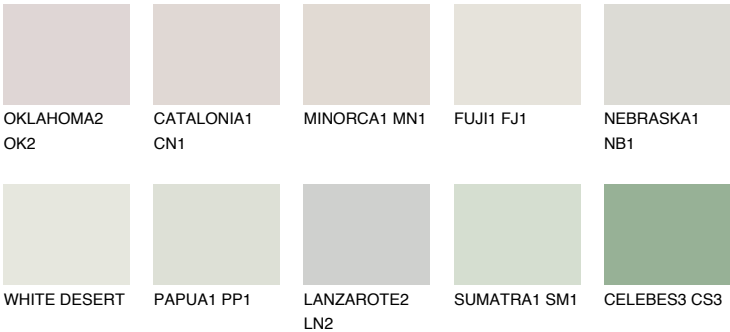

MONTANA1 MT1

74% **TSR** 71%

Matching colours

COLOURS

INTENSE

For more information on plasters and paints, go to www.ceresit.en

*The presented colours refer to plasters and paints offered by Ceresit. Due to the use of digital techniques, the presented colours might not represent the original ones, thus they cannot be considered as a reliable colour presentation. We recommend checking the authentic colour samples.