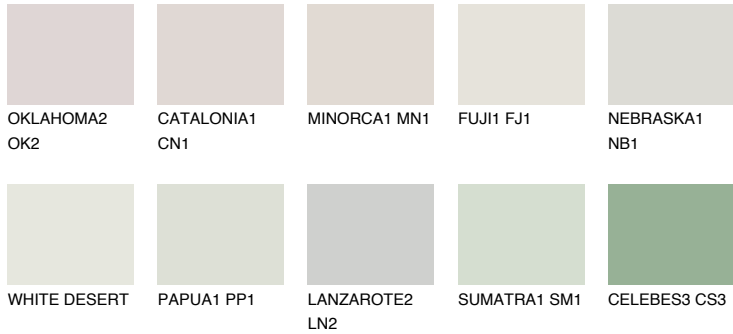

COLOUR DETAILS

MONTANA1 MT1

74% TSR 71%

Matching colours

COLOURS

INTENSE

For more information on plasters and paints, go to www.ceresit.en

*The presented colours refer to plasters and paints offered by Ceresit. Due to the use of digital techniques, the presented colours might not represent the original ones, thus they cannot be considered as a reliable colour presentation. We recommend checking the authentic colour samples.