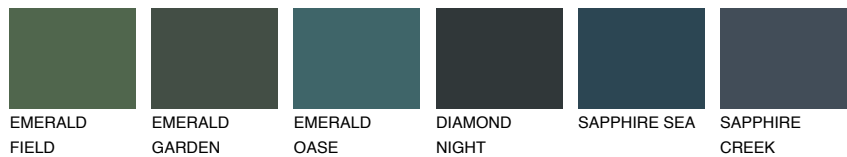

COLOUR DETAILS

TOSKANA6 TK6

44% TSR 38%

Matching colours

COLOURS

INTENSE

For more information on plasters and paints, go to www.ceresit.en

*The presented colours refer to plasters and paints offered by Ceresit. Due to the use of digital techniques, the presented colours might not represent the original ones, thus they cannot be considered as a reliable colour presentation. We recommend checking the authentic colour samples.