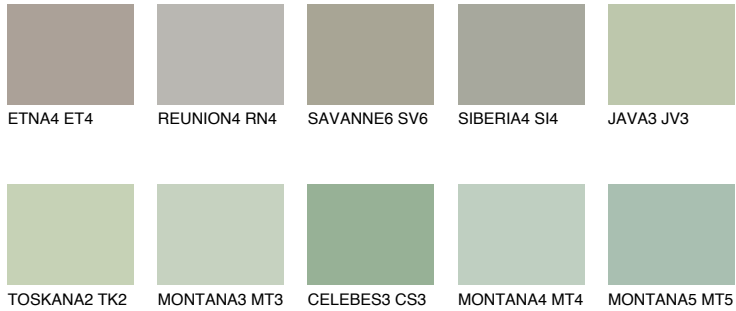

# COLOUR DETAILS

### Matching colours

#### COLOURS

#### INTENSE

For more information on plasters and paints, go to [www.ceresit.en](http://www.ceresit.en)

\*The presented colours refer to plasters and paints offered by Ceresit. Due to the use of digital techniques, the presented colours might not represent the original ones, thus they cannot be considered as a reliable colour presentation. We recommend checking the authentic colour samples.