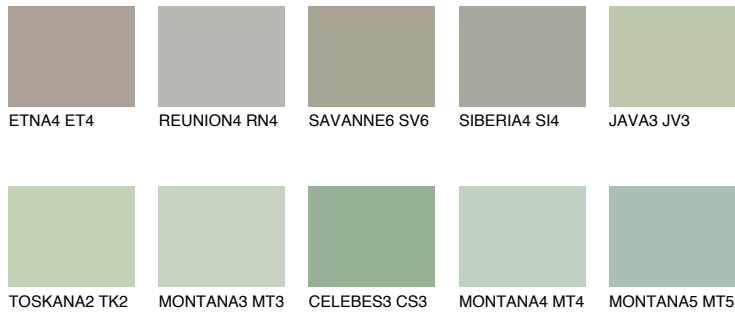

COLOUR DETAILS

TOSKANA6 TK6

44% TSR 38%

Matching colours

COLOURS

INTENSE

For more information on plasters and paints, go to www.ceresit.en

*The presented colours refer to plasters and paints offered by Ceresit. Due to the use of digital techniques, the presented colours might not represent the original ones, thus they cannot be considered as a reliable colour presentation. We recommend checking the authentic colour samples.