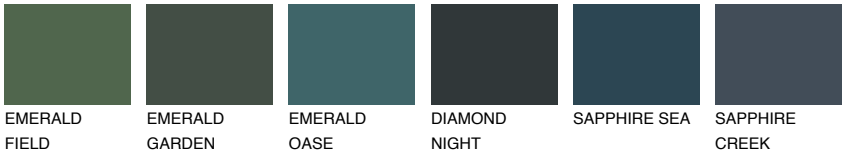

COLOUR DETAILS

TOSKANA6 TK6

44% TSR 38%

Matching colours

COLOURS

INTENSE

For more information on plasters and paints, go to www.ceresit.en

*The presented colours refer to plasters and paints offered by Ceresit. Due to the use of digital techniques, the presented colours might not represent the original ones, thus they cannot be considered as a reliable colour presentation. We recommend checking the authentic colour samples.