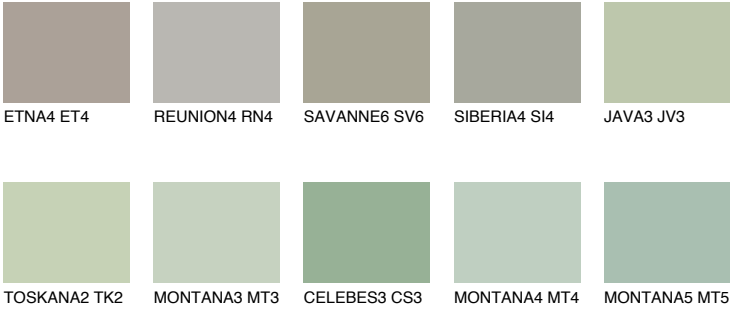

COLOUR DETAILS

TOSKANA6 TK6

44% TSR 38%

Matching colours

COLOURS

INTENSE

For more information on plasters and paints, go to www.ceresit.en

*The presented colours refer to plasters and paints offered by Ceresit. Due to the use of digital techniques, the presented colours might not represent the original ones, thus they cannot be considered as a reliable colour presentation. We recommend checking the authentic colour samples.