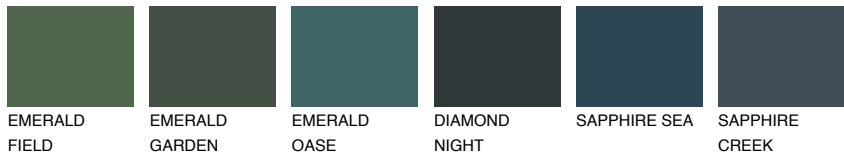

COLOUR DETAILS

TOSKANA6 TK6

44% TSR 38%

Matching colours

COLOURS

INTENSE

For more information on plasters and paints, go to www.ceresit.en

*The presented colours refer to plasters and paints offered by Ceresit. Due to the use of digital techniques, the presented colours might not represent the original ones, thus they cannot be considered as a reliable colour presentation. We recommend checking the authentic colour samples.