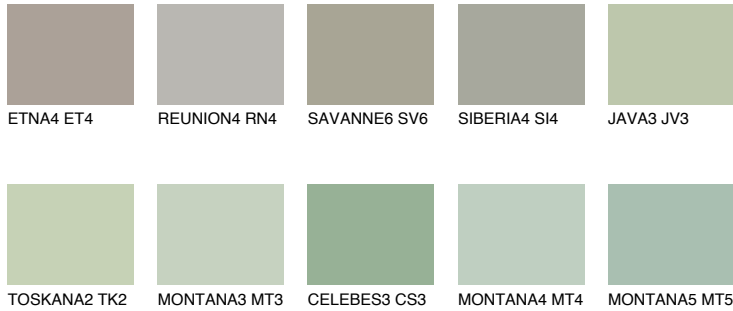

COLOUR DETAILS

TOSKANA6 TK6

44% TSR 38%

Matching colours

COLOURS

INTENSE

For more information on plasters and paints, go to www.ceresit.en

*The presented colours refer to plasters and paints offered by Ceresit. Due to the use of digital techniques, the presented colours might not represent the original ones, thus they cannot be considered as a reliable colour presentation. We recommend checking the authentic colour samples.