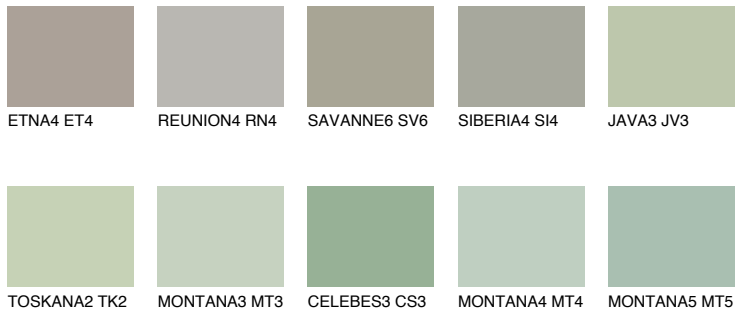

COLOUR DETAILS

TOSKANA6 TK6

44% TSR 38%

Matching colours

COLOURS

INTENSE

For more information on plasters and paints, go to www.ceresit.en

*The presented colours refer to plasters and paints offered by Ceresit. Due to the use of digital techniques, the presented colours might not represent the original ones, thus they cannot be considered as a reliable colour presentation. We recommend checking the authentic colour samples.