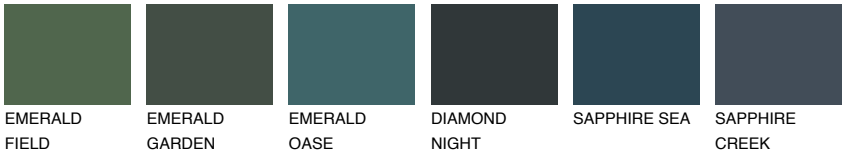

COLOUR DETAILS

TOSKANA6 TK6

44% TSR 38%

Matching colours

COLOURS

INTENSE

For more information on plasters and paints, go to www.ceresit.en

*The presented colours refer to plasters and paints offered by Ceresit. Due to the use of digital techniques, the presented colours might not represent the original ones, thus they cannot be considered as a reliable colour presentation. We recommend checking the authentic colour samples.