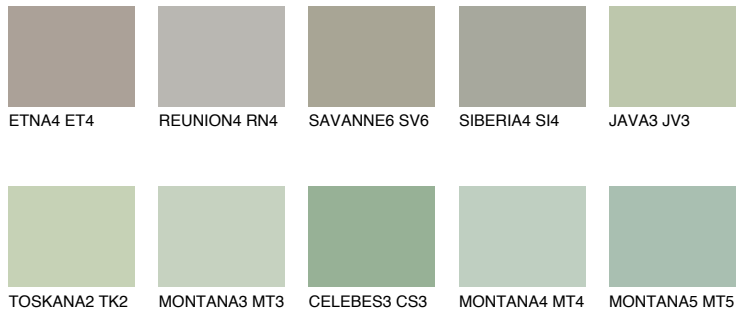

COLOUR DETAILS

TOSKANA6 TK6

44% TSR 38%

Matching colours

COLOURS

INTENSE

For more information on plasters and paints, go to www.ceresit.en

*The presented colours refer to plasters and paints offered by Ceresit. Due to the use of digital techniques, the presented colours might not represent the original ones, thus they cannot be considered as a reliable colour presentation. We recommend checking the authentic colour samples.