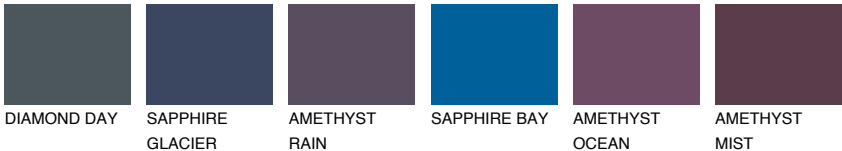

COLOUR DETAILS

ALASKA6 AL6

38% **TSR** 34%

Matching colours

COLOURS

INTENSE

For more information on plasters and paints, go to www.ceresit.en

*The presented colours refer to plasters and paints offered by Ceresit. Due to the use of digital techniques, the presented colours might not represent the original ones, thus they cannot be considered as a reliable colour presentation. We recommend checking the authentic colour samples.