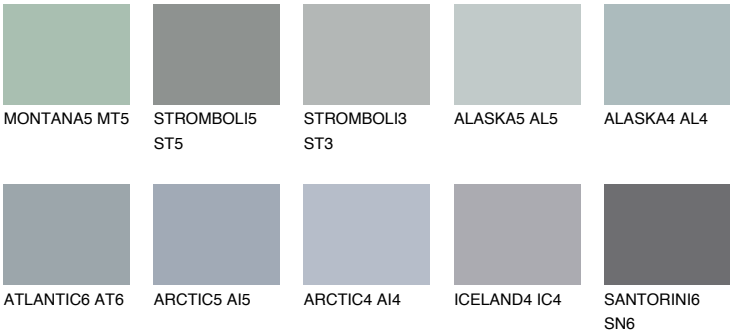

ALASKA6 AL6

38% TSR 34%

Matching colours

COLOURS

INTENSE

For more information on plasters and paints, go to www.ceresit.en

*The presented colours refer to plasters and paints offered by Ceresit. Due to the use of digital techniques, the presented colours might not represent the original ones, thus they cannot be considered as a reliable colour presentation. We recommend checking the authentic colour samples.