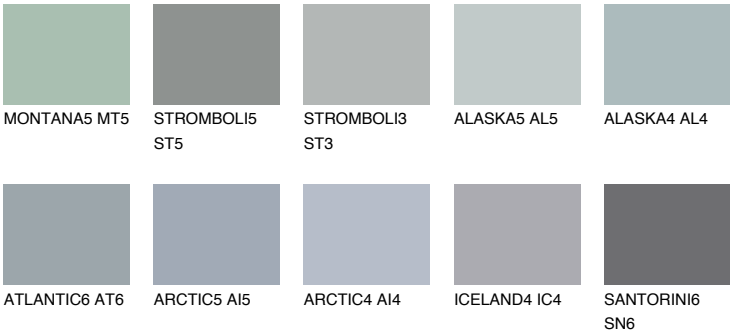

COLOUR DETAILS

ALASKA6 AL6

38% TSR 34%

Matching colours

COLOURS

INTENSE

For more information on plasters and paints, go to www.ceresit.en

*The presented colours refer to plasters and paints offered by Ceresit. Due to the use of digital techniques, the presented colours might not represent the original ones, thus they cannot be considered as a reliable colour presentation. We recommend checking the authentic colour samples.