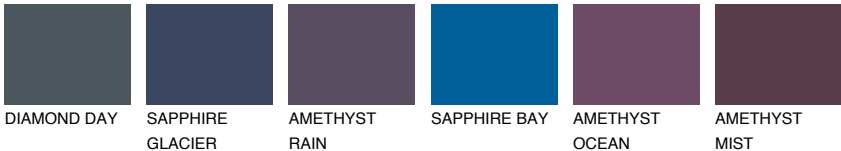

ALASKA6 AL6

38% TSR 34%

Matching colours

COLOURS

INTENSE

For more information on plasters and paints, go to www.ceresit.en

*The presented colours refer to plasters and paints offered by Ceresit. Due to the use of digital techniques, the presented colours might not represent the original ones, thus they cannot be considered as a reliable colour presentation. We recommend checking the authentic colour samples.