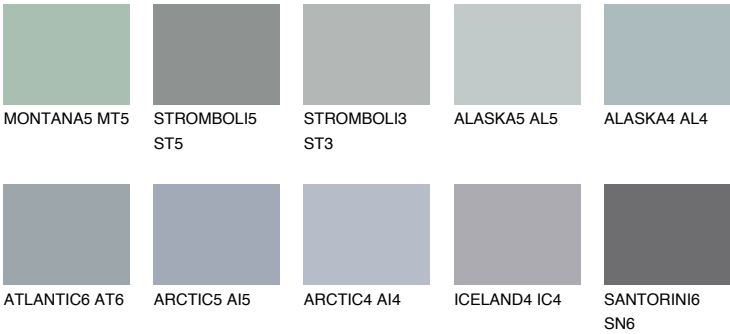

COLOUR DETAILS

ALASKA6 AL6

38% **TSR** 34%

Matching colours

COLOURS

INTENSE

For more information on plasters and paints, go to www.ceresit.en

*The presented colours refer to plasters and paints offered by Ceresit. Due to the use of digital techniques, the presented colours might not represent the original ones, thus they cannot be considered as a reliable colour presentation. We recommend checking the authentic colour samples.