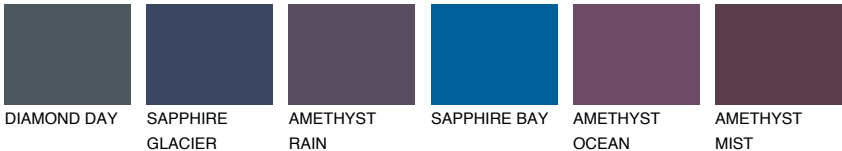

COLOUR DETAILS

ALASKA6 AL6

38% TSR 34%

Matching colours

COLOURS

INTENSE

For more information on plasters and paints, go to www.ceresit.en

*The presented colours refer to plasters and paints offered by Ceresit. Due to the use of digital techniques, the presented colours might not represent the original ones, thus they cannot be considered as a reliable colour presentation. We recommend checking the authentic colour samples.