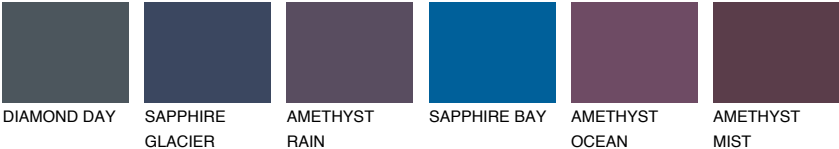

ALASKA6 AL6

38% TSR 34%

Matching colours

COLOURS

INTENSE

For more information on plasters and paints, go to www.ceresit.en

*The presented colours refer to plasters and paints offered by Ceresit. Due to the use of digital techniques, the presented colours might not represent the original ones, thus they cannot be considered as a reliable colour presentation. We recommend checking the authentic colour samples.