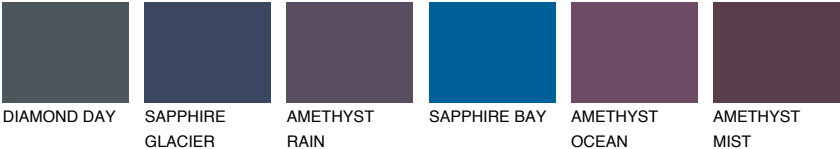

ALASKA6 AL6

38% TSR 34%

Matching colours

COLOURS

INTENSE

For more information on plasters and paints, go to www.ceresit.en

*The presented colours refer to plasters and paints offered by Ceresit. Due to the use of digital techniques, the presented colours might not represent the original ones, thus they cannot be considered as a reliable colour presentation. We recommend checking the authentic colour samples.