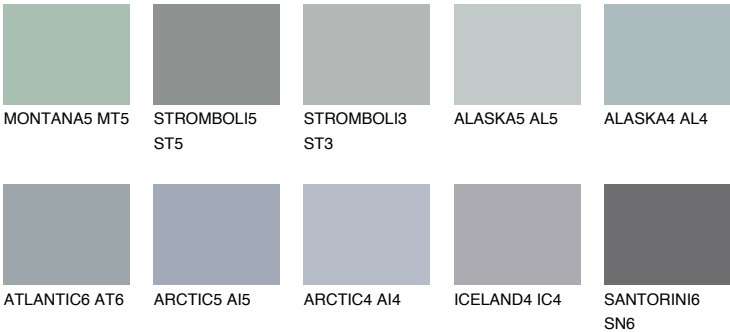

ALASKA6 AL6

38% TSR 34%

Matching colours

COLOURS

INTENSE

For more information on plasters and paints, go to www.ceresit.en

*The presented colours refer to plasters and paints offered by Ceresit. Due to the use of digital techniques, the presented colours might not represent the original ones, thus they cannot be considered as a reliable colour presentation. We recommend checking the authentic colour samples.