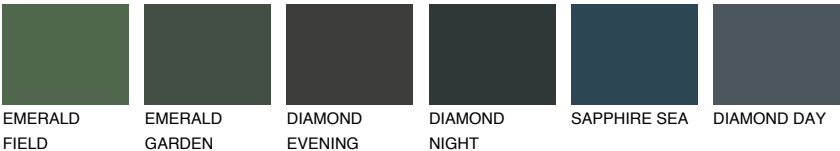

TOSKANA5 TK5

61% **TSR** 56%

Matching colours

COLOURS

INTENSE

For more information on plasters and paints, go to www.ceresit.en

*The presented colours refer to plasters and paints offered by Ceresit. Due to the use of digital techniques, the presented colours might not represent the original ones, thus they cannot be considered as a reliable colour presentation. We recommend checking the authentic colour samples.