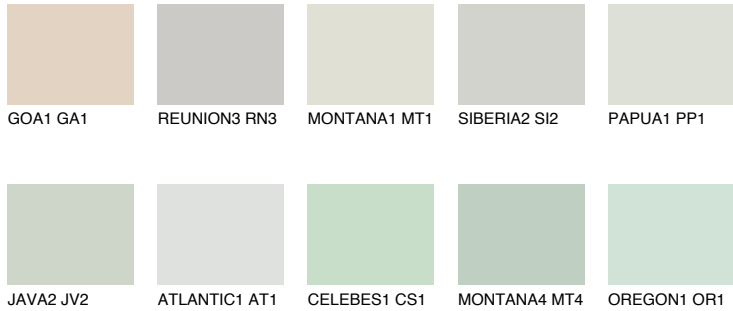

# COLOUR DETAILS

### Matching colours

#### COLOURS

#### INTENSE

For more information on plasters and paints, go to [www.ceresit.en](http://www.ceresit.en)

\*The presented colours refer to plasters and paints offered by Ceresit. Due to the use of digital techniques, the presented colours might not represent the original ones, thus they cannot be considered as a reliable colour presentation. We recommend checking the authentic colour samples.