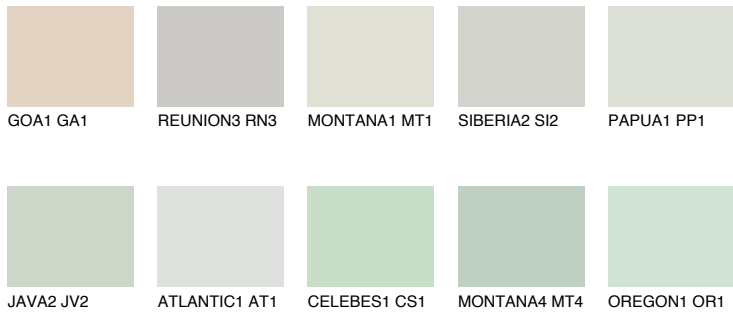

COLOUR DETAILS

TOSKANA5 TK5

61% **TSR** 56%

Matching colours

COLOURS

INTENSE

For more information on plasters and paints, go to www.ceresit.en

*The presented colours refer to plasters and paints offered by Ceresit. Due to the use of digital techniques, the presented colours might not represent the original ones, thus they cannot be considered as a reliable colour presentation. We recommend checking the authentic colour samples.