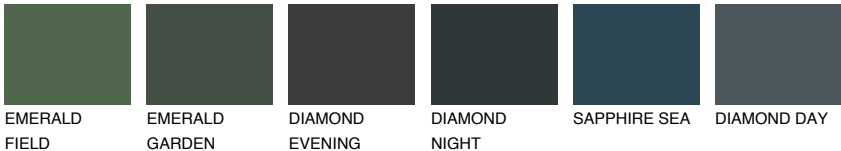

TOSKANA5 TK5

61% **TSR** 56%

Matching colours

COLOURS

INTENSE

For more information on plasters and paints, go to www.ceresit.en

*The presented colours refer to plasters and paints offered by Ceresit. Due to the use of digital techniques, the presented colours might not represent the original ones, thus they cannot be considered as a reliable colour presentation. We recommend checking the authentic colour samples.