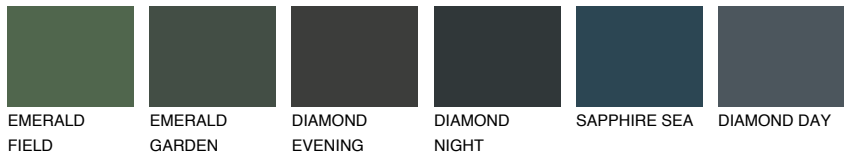

COLOUR DETAILS

TOSKANA5 TK5

61% **TSR** 56%

Matching colours

COLOURS

INTENSE

For more information on plasters and paints, go to www.ceresit.en

*The presented colours refer to plasters and paints offered by Ceresit. Due to the use of digital techniques, the presented colours might not represent the original ones, thus they cannot be considered as a reliable colour presentation. We recommend checking the authentic colour samples.