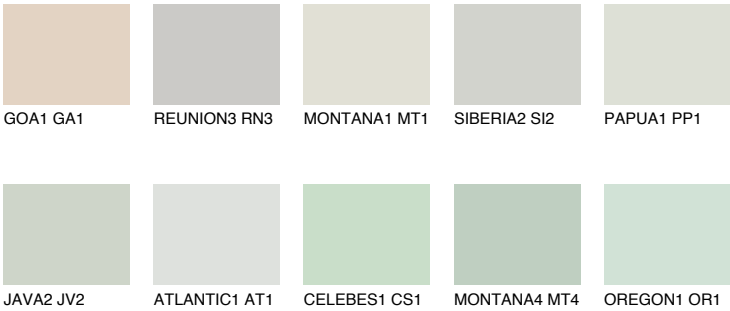

TOSKANA5 TK5

61% **TSR** 56%

Matching colours

COLOURS

INTENSE

For more information on plasters and paints, go to www.ceresit.en

*The presented colours refer to plasters and paints offered by Ceresit. Due to the use of digital techniques, the presented colours might not represent the original ones, thus they cannot be considered as a reliable colour presentation. We recommend checking the authentic colour samples.