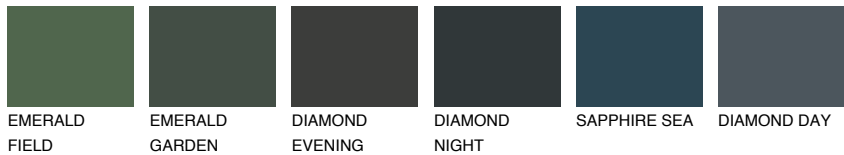

COLOUR DETAILS

TOSKANA5 TK5

61% **TSR** 56%

Matching colours

COLOURS

INTENSE

For more information on plasters and paints, go to www.ceresit.en

*The presented colours refer to plasters and paints offered by Ceresit. Due to the use of digital techniques, the presented colours might not represent the original ones, thus they cannot be considered as a reliable colour presentation. We recommend checking the authentic colour samples.