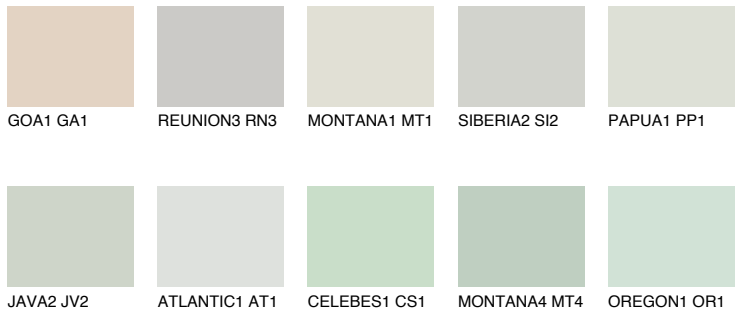

# COLOUR DETAILS

### Matching colours

#### COLOURS

#### INTENSE

For more information on plasters and paints, go to [www.ceresit.en](http://www.ceresit.en)

\*The presented colours refer to plasters and paints offered by Ceresit. Due to the use of digital techniques, the presented colours might not represent the original ones, thus they cannot be considered as a reliable colour presentation. We recommend checking the authentic colour samples.