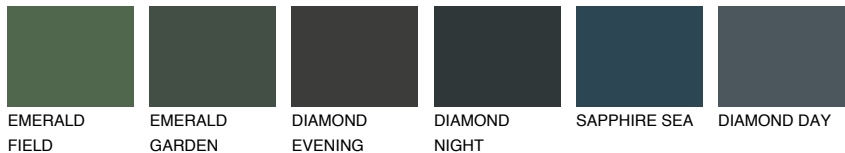

COLOUR DETAILS

TOSKANA5 TK5

61% **TSR** 56%

Matching colours

COLOURS

INTENSE

For more information on plasters and paints, go to www.ceresit.en

*The presented colours refer to plasters and paints offered by Ceresit. Due to the use of digital techniques, the presented colours might not represent the original ones, thus they cannot be considered as a reliable colour presentation. We recommend checking the authentic colour samples.