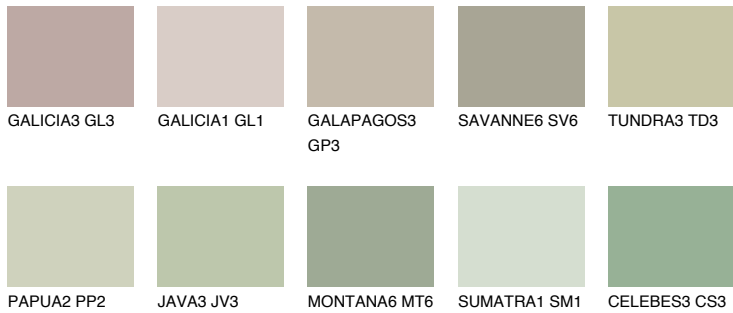

TOSKANA4 TK4

48% TSR 47%

Matching colours

COLOURS

INTENSE

For more information on plasters and paints, go to www.ceresit.en

*The presented colours refer to plasters and paints offered by Ceresit. Due to the use of digital techniques, the presented colours might not represent the original ones, thus they cannot be considered as a reliable colour presentation. We recommend checking the authentic colour samples.