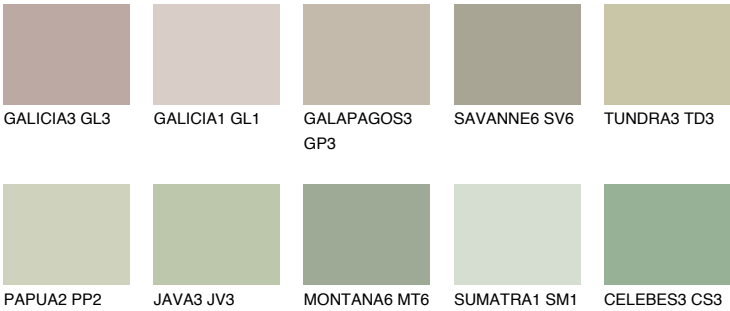

TOSKANA4 TK4

48% TSR 47%

Matching colours

COLOURS

INTENSE

For more information on plasters and paints, go to www.ceresit.en

*The presented colours refer to plasters and paints offered by Ceresit. Due to the use of digital techniques, the presented colours might not represent the original ones, thus they cannot be considered as a reliable colour presentation. We recommend checking the authentic colour samples.