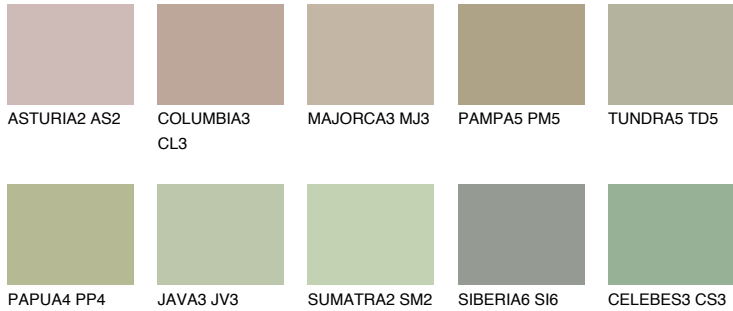

COLOUR DETAILS

TOSKANA3 TK3

47% TSR 45%

Matching colours

COLOURS

INTENSE

For more information on plasters and paints, go to www.ceresit.en

*The presented colours refer to plasters and paints offered by Ceresit. Due to the use of digital techniques, the presented colours might not represent the original ones, thus they cannot be considered as a reliable colour presentation. We recommend checking the authentic colour samples.