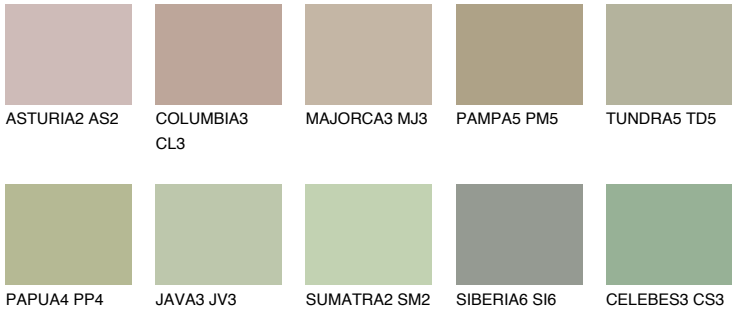

TOSKANA3 TK3

47% TSR 45%

Matching colours

COLOURS

INTENSE

For more information on plasters and paints, go to www.ceresit.en

*The presented colours refer to plasters and paints offered by Ceresit. Due to the use of digital techniques, the presented colours might not represent the original ones, thus they cannot be considered as a reliable colour presentation. We recommend checking the authentic colour samples.