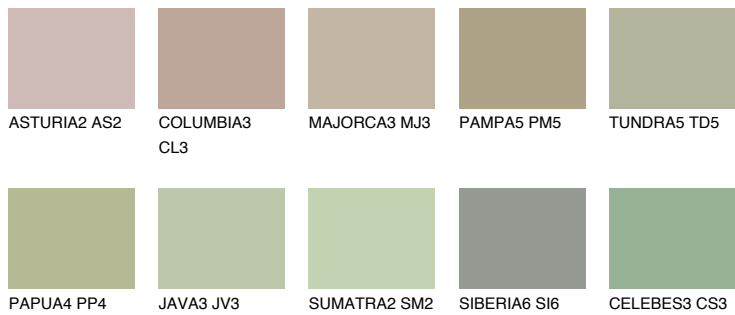

COLOUR DETAILS

TOSKANA3 TK3

47% TSR 45%

Matching colours

COLOURS

INTENSE

For more information on plasters and paints, go to www.ceresit.en

*The presented colours refer to plasters and paints offered by Ceresit. Due to the use of digital techniques, the presented colours might not represent the original ones, thus they cannot be considered as a reliable colour presentation. We recommend checking the authentic colour samples.