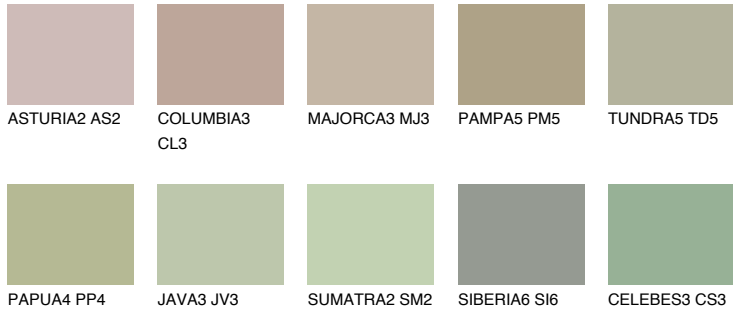

# COLOUR DETAILS

### Matching colours

#### COLOURS

#### INTENSE

For more information on plasters and paints, go to [www.ceresit.en](http://www.ceresit.en)

\*The presented colours refer to plasters and paints offered by Ceresit. Due to the use of digital techniques, the presented colours might not represent the original ones, thus they cannot be considered as a reliable colour presentation. We recommend checking the authentic colour samples.