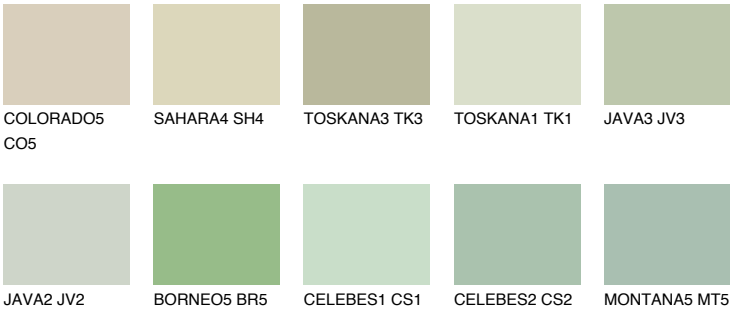

## TOSKANA2 TK2

62% TSR 62%

### Matching colours

#### COLOURS

#### INTENSE

For more information on plasters and paints, go to [www.ceresit.en](http://www.ceresit.en)

\*The presented colours refer to plasters and paints offered by Ceresit. Due to the use of digital techniques, the presented colours might not represent the original ones, thus they cannot be considered as a reliable colour presentation. We recommend checking the authentic colour samples.