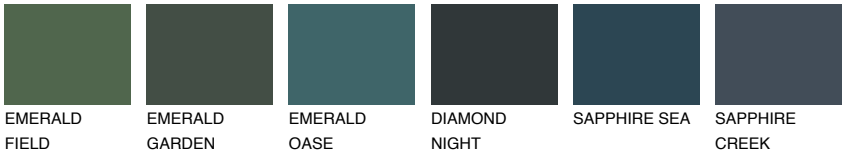

TOSKANA2 TK2

62% TSR 62%

Matching colours

COLOURS

INTENSE

For more information on plasters and paints, go to www.ceresit.en

*The presented colours refer to plasters and paints offered by Ceresit. Due to the use of digital techniques, the presented colours might not represent the original ones, thus they cannot be considered as a reliable colour presentation. We recommend checking the authentic colour samples.