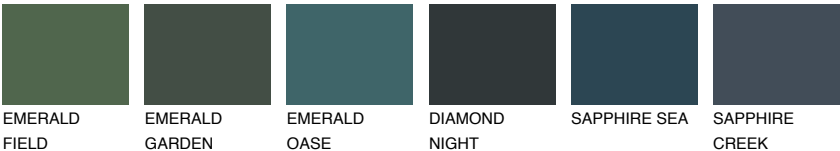

TOSKANA2 TK2

62% TSR 62%

Matching colours

COLOURS

INTENSE

For more information on plasters and paints, go to www.ceresit.en

*The presented colours refer to plasters and paints offered by Ceresit. Due to the use of digital techniques, the presented colours might not represent the original ones, thus they cannot be considered as a reliable colour presentation. We recommend checking the authentic colour samples.