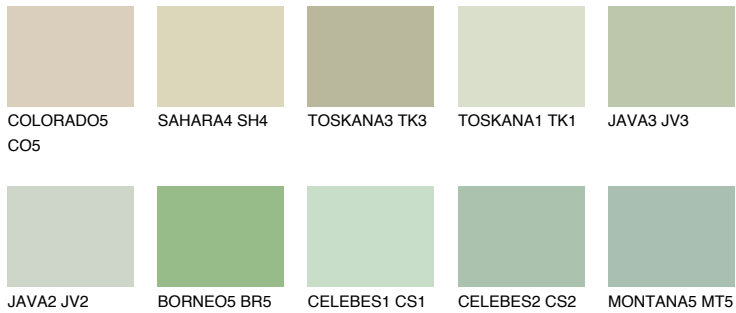

COLOUR DETAILS

TOSKANA2 TK2

62% TSR 62%

Matching colours

COLOURS

INTENSE

For more information on plasters and paints, go to www.ceresit.en

*The presented colours refer to plasters and paints offered by Ceresit. Due to the use of digital techniques, the presented colours might not represent the original ones, thus they cannot be considered as a reliable colour presentation. We recommend checking the authentic colour samples.