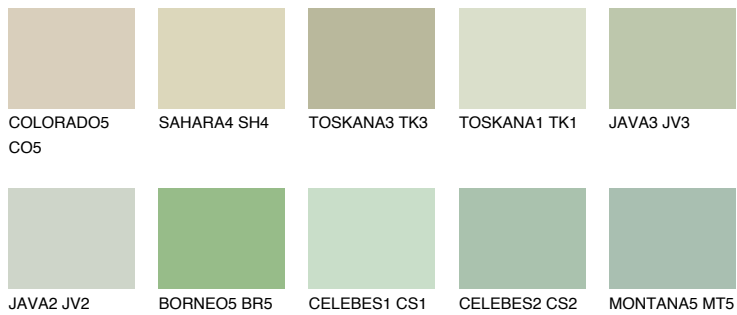

COLOUR DETAILS

TOSKANA2 TK2

62% TSR 62%

Matching colours

COLOURS

INTENSE

For more information on plasters and paints, go to www.ceresit.en

*The presented colours refer to plasters and paints offered by Ceresit. Due to the use of digital techniques, the presented colours might not represent the original ones, thus they cannot be considered as a reliable colour presentation. We recommend checking the authentic colour samples.