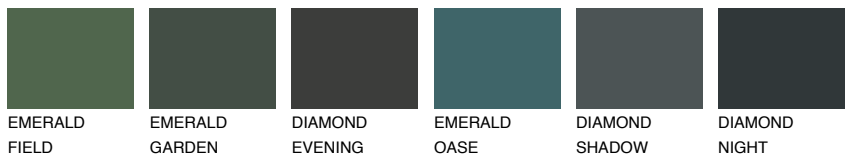

COLOUR DETAILS

TOSKANA1 TK1

72% TSR 68%

Matching colours

COLOURS

INTENSE

For more information on plasters and paints, go to www.ceresit.en

*The presented colours refer to plasters and paints offered by Ceresit. Due to the use of digital techniques, the presented colours might not represent the original ones, thus they cannot be considered as a reliable colour presentation. We recommend checking the authentic colour samples.