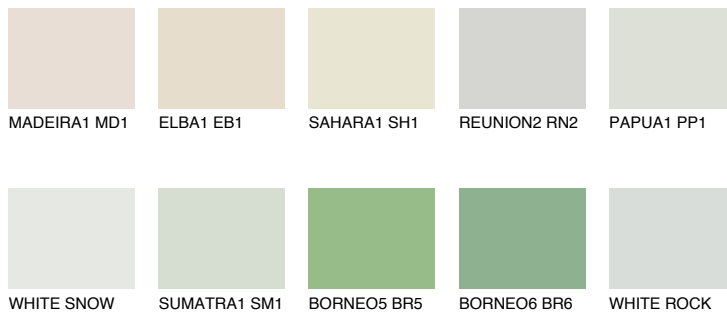

COLOUR DETAILS

TOSKANA1 TK1

72% TSR 68%

Matching colours

COLOURS

INTENSE

For more information on plasters and paints, go to www.ceresit.en

*The presented colours refer to plasters and paints offered by Ceresit. Due to the use of digital techniques, the presented colours might not represent the original ones, thus they cannot be considered as a reliable colour presentation. We recommend checking the authentic colour samples.