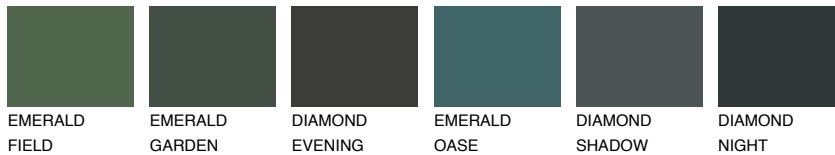

COLOUR DETAILS

TOSKANA1 TK1

72% TSR 68%

Matching colours

COLOURS

INTENSE

For more information on plasters and paints, go to www.ceresit.en

*The presented colours refer to plasters and paints offered by Ceresit. Due to the use of digital techniques, the presented colours might not represent the original ones, thus they cannot be considered as a reliable colour presentation. We recommend checking the authentic colour samples.