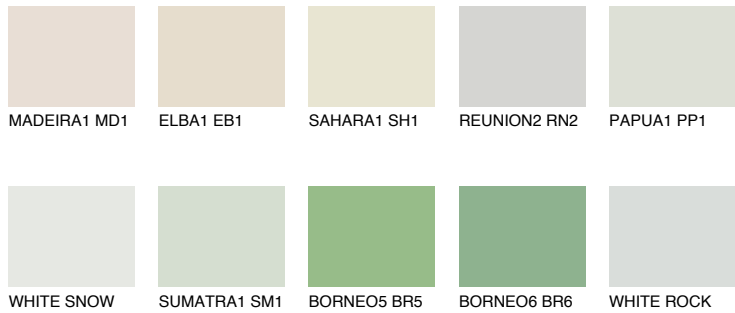

COLOUR DETAILS

TOSKANA1 TK1

72% TSR 68%

Matching colours

COLOURS

INTENSE

For more information on plasters and paints, go to www.ceresit.en

*The presented colours refer to plasters and paints offered by Ceresit. Due to the use of digital techniques, the presented colours might not represent the original ones, thus they cannot be considered as a reliable colour presentation. We recommend checking the authentic colour samples.