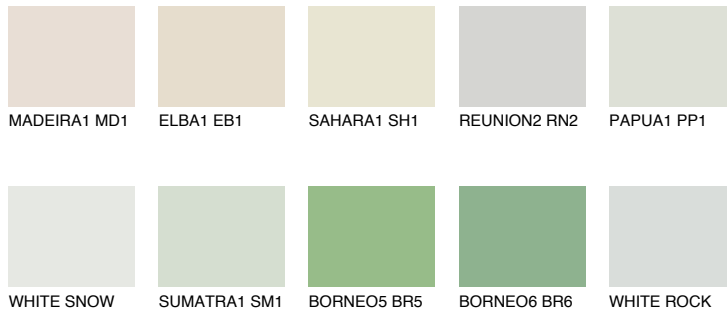

COLOUR DETAILS

TOSKANA1 TK1

72% TSR 68%

Matching colours

COLOURS

INTENSE

For more information on plasters and paints, go to www.ceresit.en

*The presented colours refer to plasters and paints offered by Ceresit. Due to the use of digital techniques, the presented colours might not represent the original ones, thus they cannot be considered as a reliable colour presentation. We recommend checking the authentic colour samples.