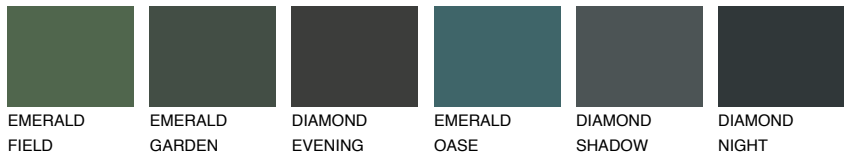

COLOUR DETAILS

TOSKANA1 TK1

72% TSR 68%

Matching colours

COLOURS

INTENSE

For more information on plasters and paints, go to www.ceresit.en

*The presented colours refer to plasters and paints offered by Ceresit. Due to the use of digital techniques, the presented colours might not represent the original ones, thus they cannot be considered as a reliable colour presentation. We recommend checking the authentic colour samples.