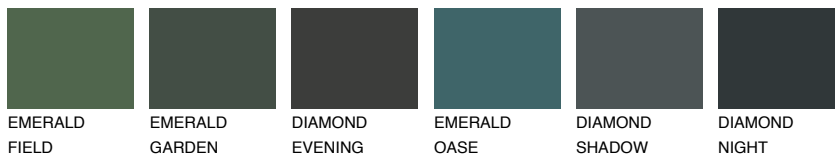

COLOUR DETAILS

TOSKANA1 TK1

72% TSR 68%

Matching colours

COLOURS

INTENSE

For more information on plasters and paints, go to www.ceresit.en

*The presented colours refer to plasters and paints offered by Ceresit. Due to the use of digital techniques, the presented colours might not represent the original ones, thus they cannot be considered as a reliable colour presentation. We recommend checking the authentic colour samples.