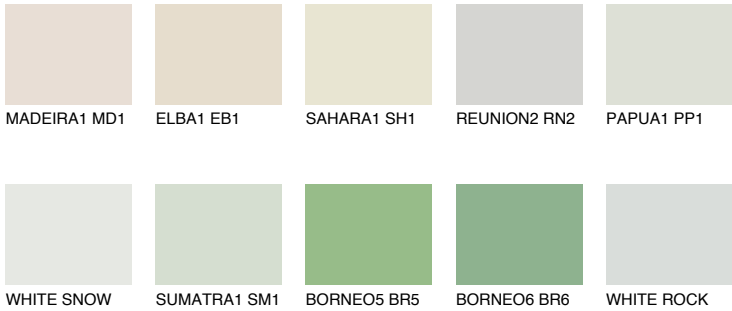

COLOUR DETAILS

TOSKANA1 TK1

72% TSR 68%

Matching colours

COLOURS

INTENSE

For more information on plasters and paints, go to www.ceresit.en

*The presented colours refer to plasters and paints offered by Ceresit. Due to the use of digital techniques, the presented colours might not represent the original ones, thus they cannot be considered as a reliable colour presentation. We recommend checking the authentic colour samples.