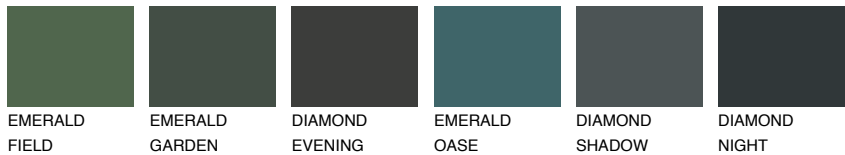

COLOUR DETAILS

TOSKANA1 TK1

72% TSR 68%

Matching colours

COLOURS

INTENSE

For more information on plasters and paints, go to www.ceresit.en

*The presented colours refer to plasters and paints offered by Ceresit. Due to the use of digital techniques, the presented colours might not represent the original ones, thus they cannot be considered as a reliable colour presentation. We recommend checking the authentic colour samples.