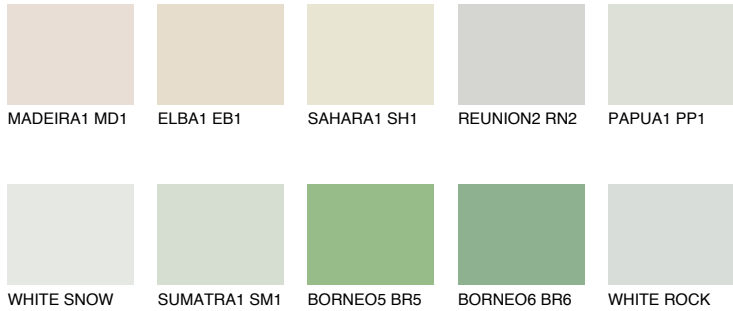

COLOUR DETAILS

TOSKANA1 TK1

72% TSR 68%

Matching colours

COLOURS

INTENSE

For more information on plasters and paints, go to www.ceresit.en

*The presented colours refer to plasters and paints offered by Ceresit. Due to the use of digital techniques, the presented colours might not represent the original ones, thus they cannot be considered as a reliable colour presentation. We recommend checking the authentic colour samples.