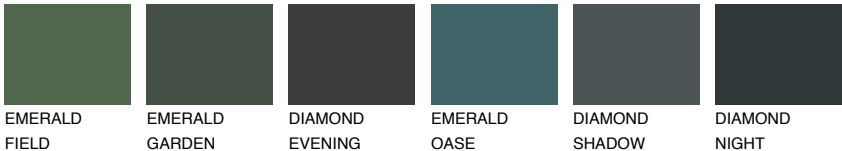

COLOUR DETAILS

TOSKANA1 TK1

72% TSR 68%

Matching colours

COLOURS

INTENSE

For more information on plasters and paints, go to www.ceresit.en

*The presented colours refer to plasters and paints offered by Ceresit. Due to the use of digital techniques, the presented colours might not represent the original ones, thus they cannot be considered as a reliable colour presentation. We recommend checking the authentic colour samples.