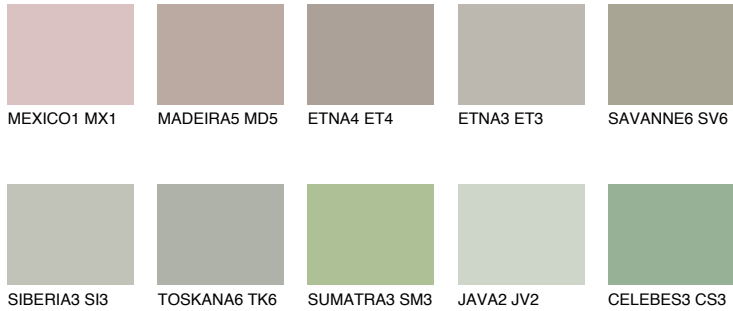

TUNDRA6 TD6

☀ 35% **TSR** 31%

Matching colours

COLOURS

INTENSE

For more information on plasters and paints, go to
www.ceresit.en

*The presented colours refer to plasters and paints offered by Ceresit. Due to the use of digital techniques, the presented colours might not represent the original ones, thus they cannot be considered as a reliable colour presentation. We recommend checking the authentic colour samples.