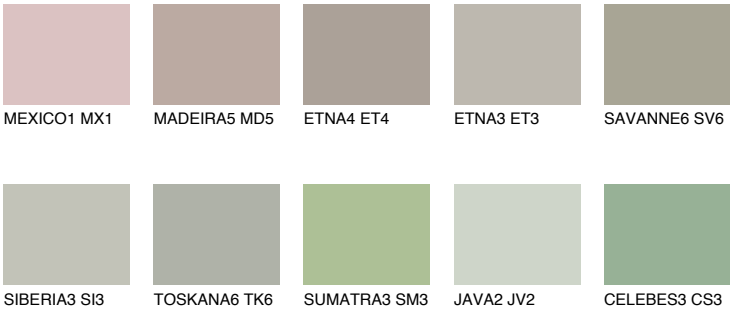

TUNDRA6 TD6

☀️ 35% **TSR 31%**

Matching colours

COLOURS

INTENSE

For more information on plasters and paints, go to www.ceresit.en

*The presented colours refer to plasters and paints offered by Ceresit. Due to the use of digital techniques, the presented colours might not represent the original ones, thus they cannot be considered as a reliable colour presentation. We recommend checking the authentic colour samples.