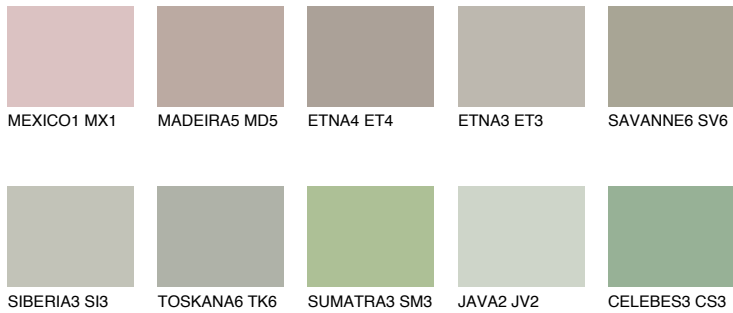

TUNDRA6 TD6

☀ 35% **TSR** 31%

Matching colours

COLOURS

INTENSE

For more information on plasters and paints, go to www.ceresit.en

*The presented colours refer to plasters and paints offered by Ceresit. Due to the use of digital techniques, the presented colours might not represent the original ones, thus they cannot be considered as a reliable colour presentation. We recommend checking the authentic colour samples.