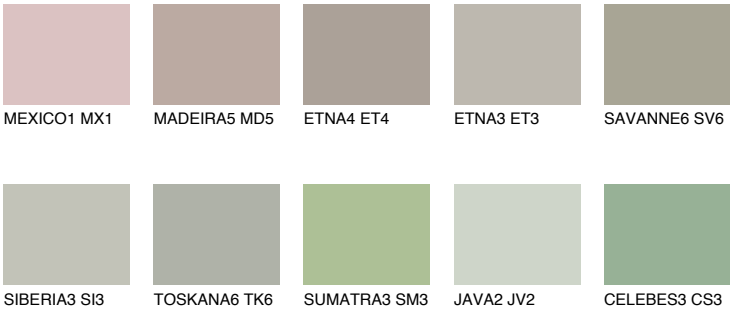

TUNDRA6 TD6

35% TSR 31%

Matching colours

COLOURS

INTENSE

For more information on plasters and paints, go to www.ceresit.en

*The presented colours refer to plasters and paints offered by Ceresit. Due to the use of digital techniques, the presented colours might not represent the original ones, thus they cannot be considered as a reliable colour presentation. We recommend checking the authentic colour samples.