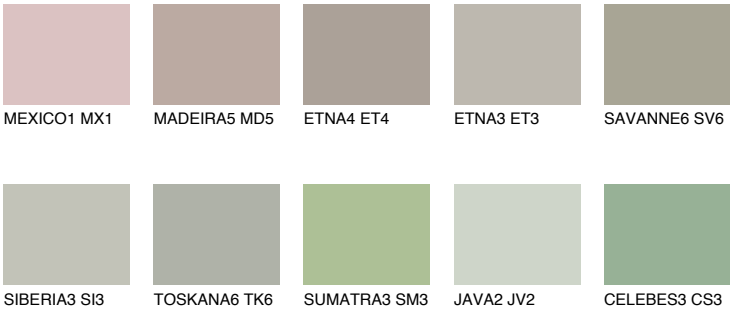

TUNDRA6 TD6

☀ 35% **TSR** 31%

Matching colours

COLOURS

INTENSE

For more information on plasters and paints, go to www.ceresit.en

*The presented colours refer to plasters and paints offered by Ceresit. Due to the use of digital techniques, the presented colours might not represent the original ones, thus they cannot be considered as a reliable colour presentation. We recommend checking the authentic colour samples.