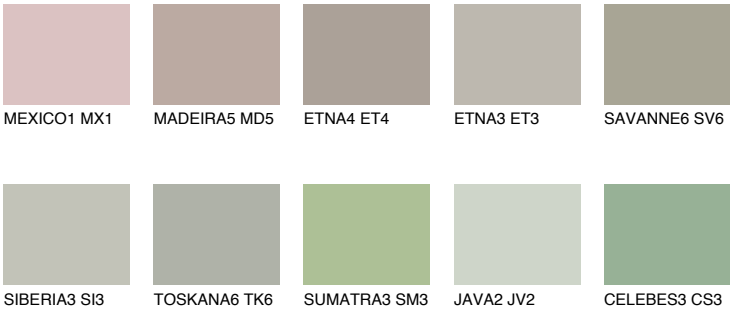

TUNDRA6 TD6

☀ 35%   **TSR** 31%

Matching colours

COLOURS

INTENSE

For more information on plasters and paints, go to www.ceresit.en

*The presented colours refer to plasters and paints offered by Ceresit. Due to the use of digital techniques, the presented colours might not represent the original ones, thus they cannot be considered as a reliable colour presentation. We recommend checking the authentic colour samples.