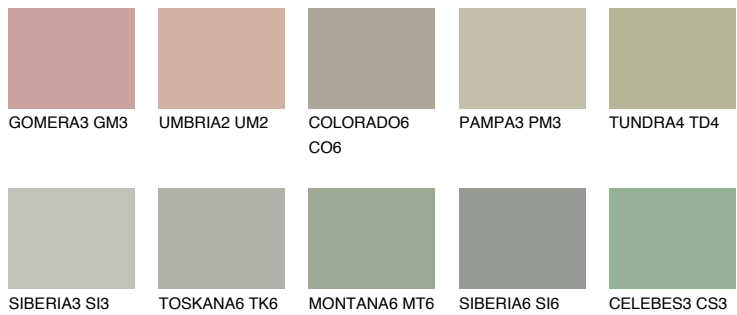

COLOUR DETAILS

TUNDRA5 TD5

44% TSR 39%

Matching colours

COLOURS

INTENSE

For more information on plasters and paints, go to www.ceresit.en

*The presented colours refer to plasters and paints offered by Ceresit. Due to the use of digital techniques, the presented colours might not represent the original ones, thus they cannot be considered as a reliable colour presentation. We recommend checking the authentic colour samples.