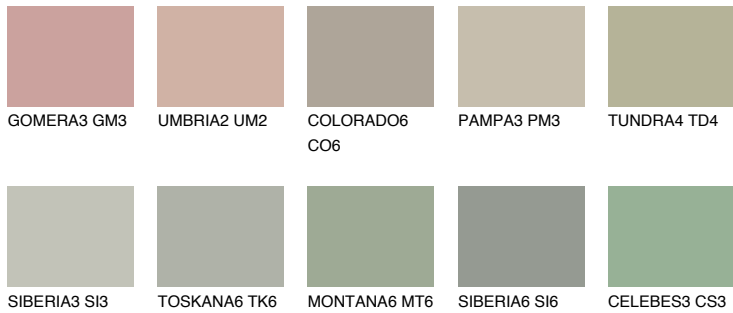

COLOUR DETAILS

TUNDRA5 TD5

44% TSR 39%

Matching colours

COLOURS

INTENSE

For more information on plasters and paints, go to www.ceresit.en

*The presented colours refer to plasters and paints offered by Ceresit. Due to the use of digital techniques, the presented colours might not represent the original ones, thus they cannot be considered as a reliable colour presentation. We recommend checking the authentic colour samples.