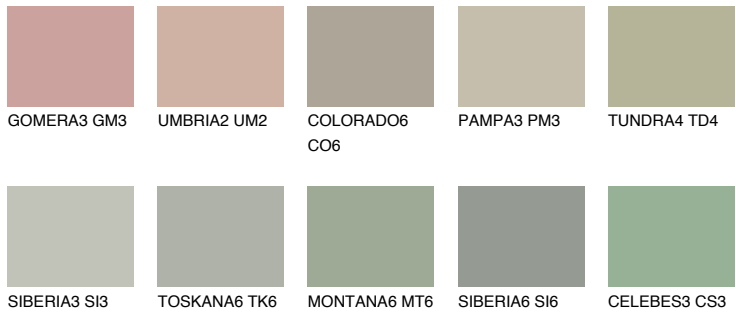

# COLOUR DETAILS

### Matching colours

#### COLOURS

#### INTENSE

For more information on plasters and paints, go to [www.ceresit.en](http://www.ceresit.en)

\*The presented colours refer to plasters and paints offered by Ceresit. Due to the use of digital techniques, the presented colours might not represent the original ones, thus they cannot be considered as a reliable colour presentation. We recommend checking the authentic colour samples.