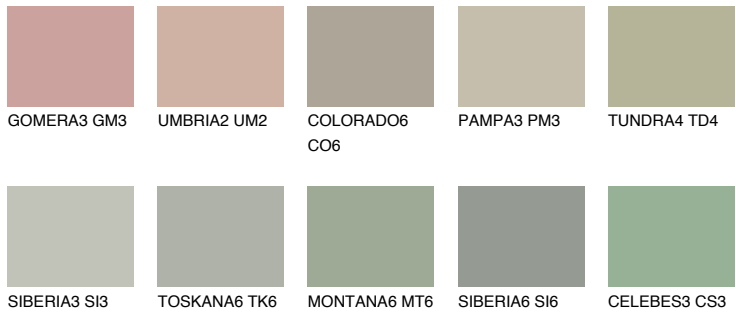

COLOUR DETAILS

TUNDRA5 TD5

44% TSR 39%

Matching colours

COLOURS

INTENSE

For more information on plasters and paints, go to www.ceresit.en

*The presented colours refer to plasters and paints offered by Ceresit. Due to the use of digital techniques, the presented colours might not represent the original ones, thus they cannot be considered as a reliable colour presentation. We recommend checking the authentic colour samples.