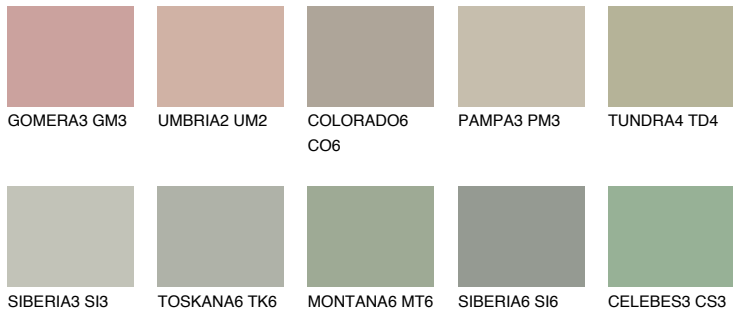

# COLOUR DETAILS

### Matching colours

#### COLOURS

#### INTENSE

For more information on plasters and paints, go to [www.ceresit.en](http://www.ceresit.en)

\*The presented colours refer to plasters and paints offered by Ceresit. Due to the use of digital techniques, the presented colours might not represent the original ones, thus they cannot be considered as a reliable colour presentation. We recommend checking the authentic colour samples.