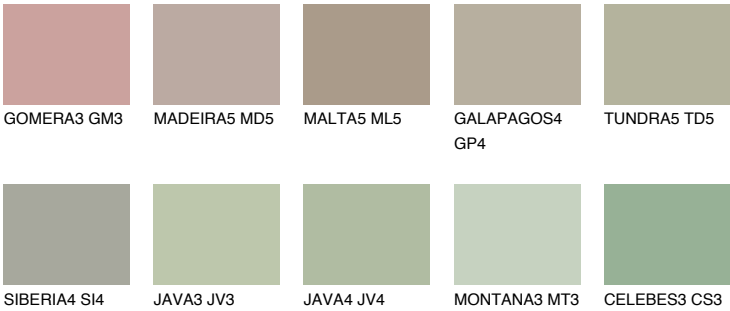

TUNDRA4 TD4

45% **TSR** 41%

Matching colours

COLOURS

INTENSE

For more information on plasters and paints, go to www.ceresit.en

*The presented colours refer to plasters and paints offered by Ceresit. Due to the use of digital techniques, the presented colours might not represent the original ones, thus they cannot be considered as a reliable colour presentation. We recommend checking the authentic colour samples.