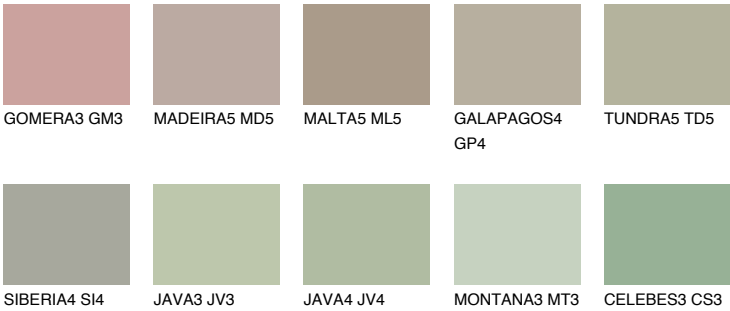

## TUNDRA4 TD4

45% **TSR** 41%

### Matching colours

#### COLOURS

#### INTENSE

For more information on plasters and paints, go to [www.ceresit.en](http://www.ceresit.en)

\*The presented colours refer to plasters and paints offered by Ceresit. Due to the use of digital techniques, the presented colours might not represent the original ones, thus they cannot be considered as a reliable colour presentation. We recommend checking the authentic colour samples.