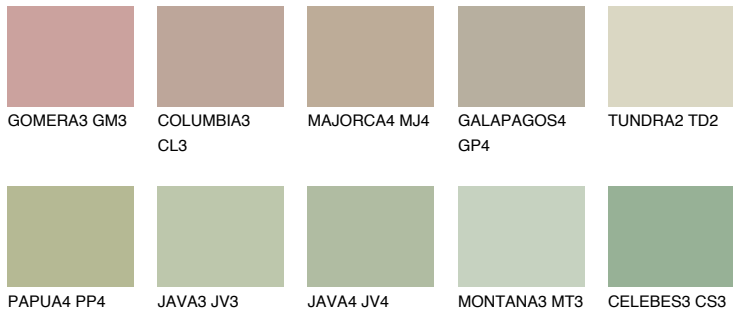

# COLOUR DETAILS

### Matching colours

#### COLOURS

#### INTENSE

For more information on plasters and paints, go to [www.ceresit.en](http://www.ceresit.en)

\*The presented colours refer to plasters and paints offered by Ceresit. Due to the use of digital techniques, the presented colours might not represent the original ones, thus they cannot be considered as a reliable colour presentation. We recommend checking the authentic colour samples.