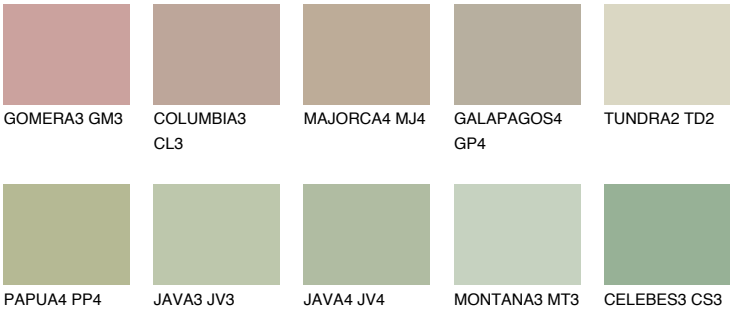

TUNDRA3 TD3

55% TSR 54%

Matching colours

COLOURS

INTENSE

For more information on plasters and paints, go to www.ceresit.en

*The presented colours refer to plasters and paints offered by Ceresit. Due to the use of digital techniques, the presented colours might not represent the original ones, thus they cannot be considered as a reliable colour presentation. We recommend checking the authentic colour samples.