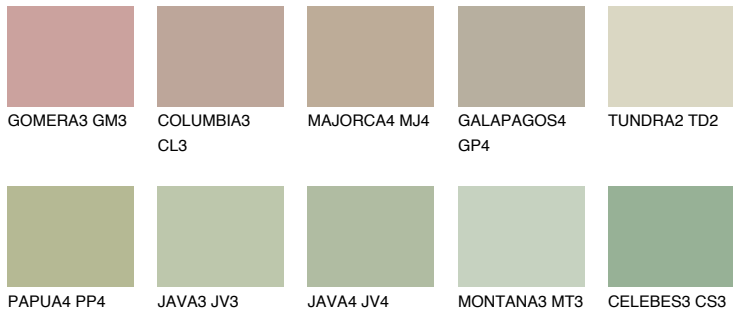

COLOUR DETAILS

TUNDRA3 TD3

55% TSR 54%

Matching colours

COLOURS

INTENSE

For more information on plasters and paints, go to www.ceresit.en

*The presented colours refer to plasters and paints offered by Ceresit. Due to the use of digital techniques, the presented colours might not represent the original ones, thus they cannot be considered as a reliable colour presentation. We recommend checking the authentic colour samples.