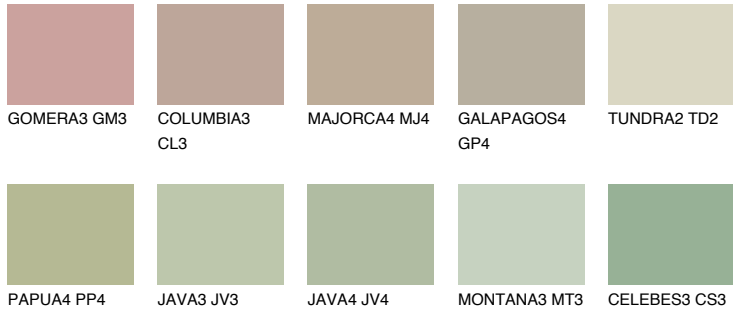

COLOUR DETAILS

TUNDRA3 TD3

55% TSR 54%

Matching colours

COLOURS

INTENSE

For more information on plasters and paints, go to www.ceresit.en

*The presented colours refer to plasters and paints offered by Ceresit. Due to the use of digital techniques, the presented colours might not represent the original ones, thus they cannot be considered as a reliable colour presentation. We recommend checking the authentic colour samples.