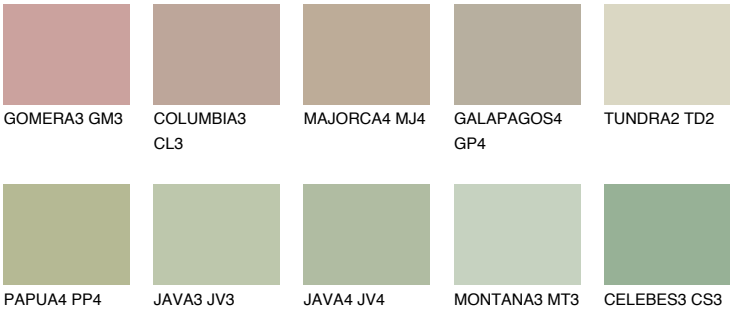

COLOUR DETAILS

TUNDRA3 TD3

55% TSR 54%

Matching colours

COLOURS

INTENSE

For more information on plasters and paints, go to www.ceresit.en

*The presented colours refer to plasters and paints offered by Ceresit. Due to the use of digital techniques, the presented colours might not represent the original ones, thus they cannot be considered as a reliable colour presentation. We recommend checking the authentic colour samples.