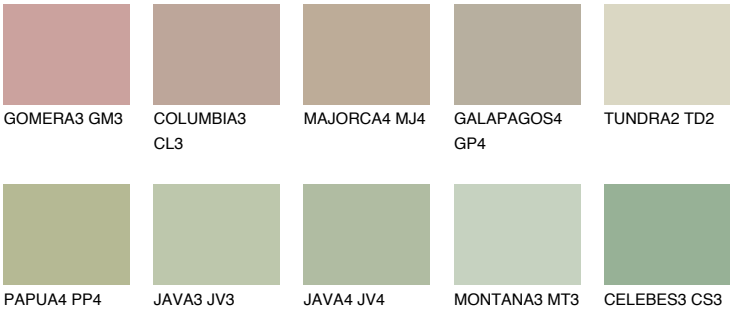

TUNDRA3 TD3

55% **TSR** 54%

Matching colours

COLOURS

INTENSE

For more information on plasters and paints, go to www.ceresit.en

*The presented colours refer to plasters and paints offered by Ceresit. Due to the use of digital techniques, the presented colours might not represent the original ones, thus they cannot be considered as a reliable colour presentation. We recommend checking the authentic colour samples.