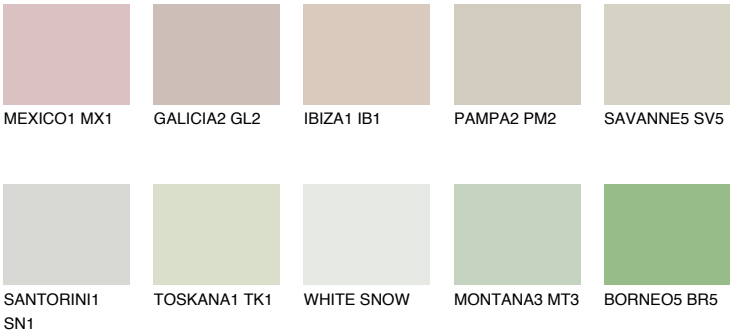

TUNDRA2 TD2

68% **TSR** 64%

Matching colours

COLOURS

INTENSE

For more information on plasters and paints, go to www.ceresit.en

*The presented colours refer to plasters and paints offered by Ceresit. Due to the use of digital techniques, the presented colours might not represent the original ones, thus they cannot be considered as a reliable colour presentation. We recommend checking the authentic colour samples.