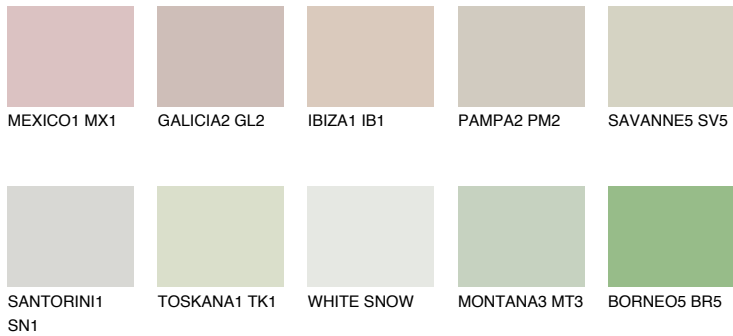

COLOUR DETAILS

TUNDRA2 TD2

68% TSR 64%

Matching colours

COLOURS

INTENSE

For more information on plasters and paints, go to www.ceresit.en

*The presented colours refer to plasters and paints offered by Ceresit. Due to the use of digital techniques, the presented colours might not represent the original ones, thus they cannot be considered as a reliable colour presentation. We recommend checking the authentic colour samples.