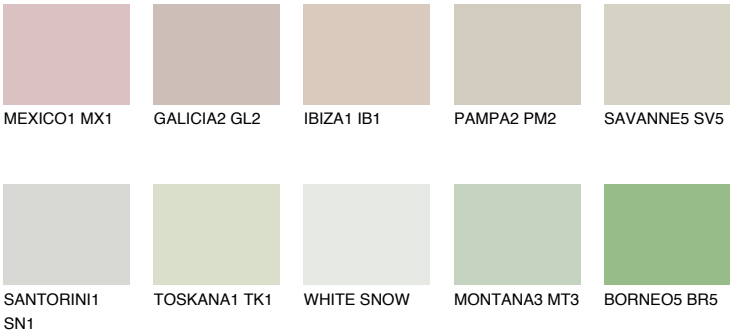

COLOUR DETAILS

TUNDRA2 TD2

68% TSR 64%

Matching colours

COLOURS

INTENSE

For more information on plasters and paints, go to www.ceresit.en

*The presented colours refer to plasters and paints offered by Ceresit. Due to the use of digital techniques, the presented colours might not represent the original ones, thus they cannot be considered as a reliable colour presentation. We recommend checking the authentic colour samples.