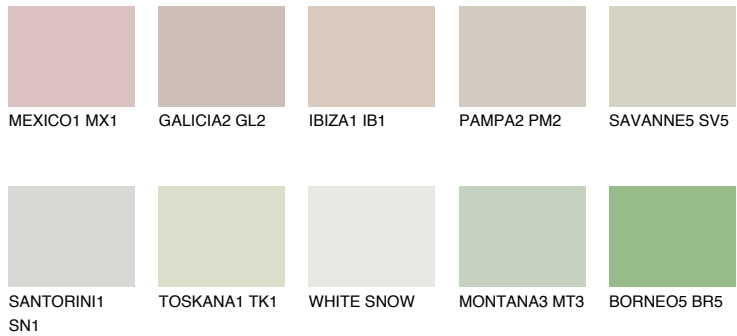

COLOUR DETAILS

TUNDRA2 TD2

68% TSR 64%

Matching colours

COLOURS

INTENSE

For more information on plasters and paints, go to www.ceresit.en

*The presented colours refer to plasters and paints offered by Ceresit. Due to the use of digital techniques, the presented colours might not represent the original ones, thus they cannot be considered as a reliable colour presentation. We recommend checking the authentic colour samples.