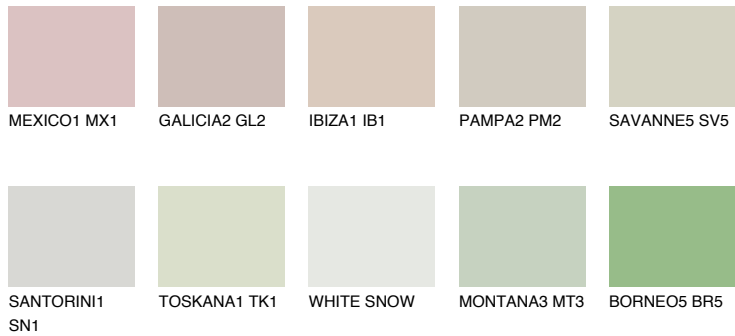

COLOUR DETAILS

TUNDRA2 TD2

68% TSR 64%

Matching colours

COLOURS

INTENSE

For more information on plasters and paints, go to www.ceresit.en

*The presented colours refer to plasters and paints offered by Ceresit. Due to the use of digital techniques, the presented colours might not represent the original ones, thus they cannot be considered as a reliable colour presentation. We recommend checking the authentic colour samples.