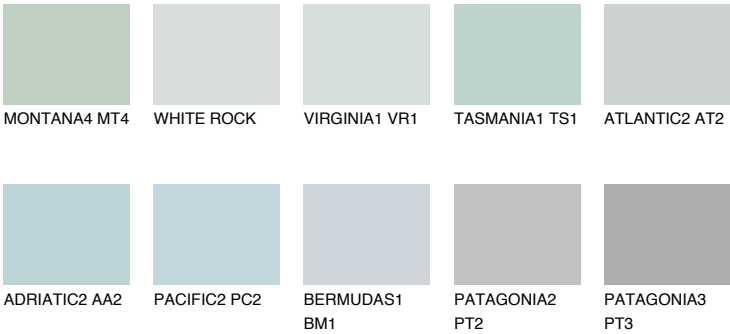

ALASKA5 AL5

58% TSR 52%

Matching colours

COLOURS

INTENSE

For more information on plasters and paints, go to www.ceresit.en

*The presented colours refer to plasters and paints offered by Ceresit. Due to the use of digital techniques, the presented colours might not represent the original ones, thus they cannot be considered as a reliable colour presentation. We recommend checking the authentic colour samples.