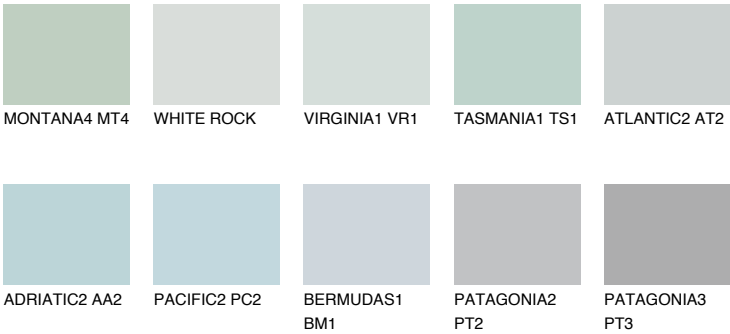

## ALASKA5 AL5

58% TSR 52%

### Matching colours

#### COLOURS

#### INTENSE

For more information on plasters and paints, go to [www.ceresit.en](http://www.ceresit.en)

\*The presented colours refer to plasters and paints offered by Ceresit. Due to the use of digital techniques, the presented colours might not represent the original ones, thus they cannot be considered as a reliable colour presentation. We recommend checking the authentic colour samples.