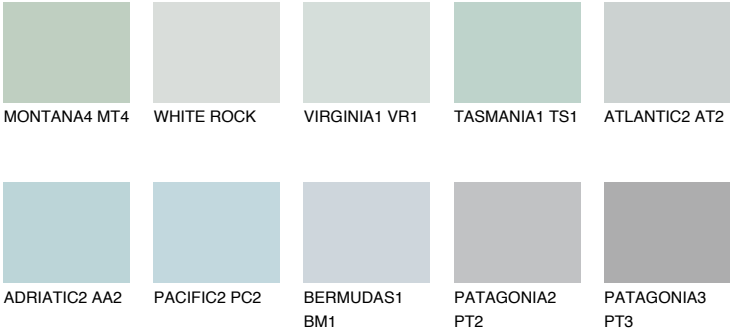

ALASKA5 AL5

58% TSR 52%

Matching colours

COLOURS

INTENSE

For more information on plasters and paints, go to www.ceresit.en

*The presented colours refer to plasters and paints offered by Ceresit. Due to the use of digital techniques, the presented colours might not represent the original ones, thus they cannot be considered as a reliable colour presentation. We recommend checking the authentic colour samples.