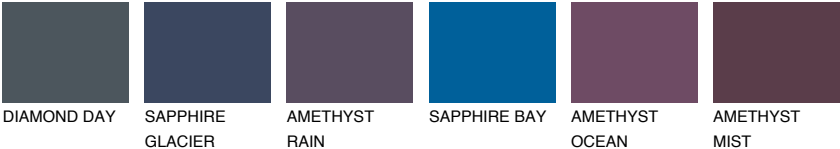

ALASKA5 AL5

58% TSR 52%

Matching colours

COLOURS

INTENSE

For more information on plasters and paints, go to www.ceresit.en

*The presented colours refer to plasters and paints offered by Ceresit. Due to the use of digital techniques, the presented colours might not represent the original ones, thus they cannot be considered as a reliable colour presentation. We recommend checking the authentic colour samples.