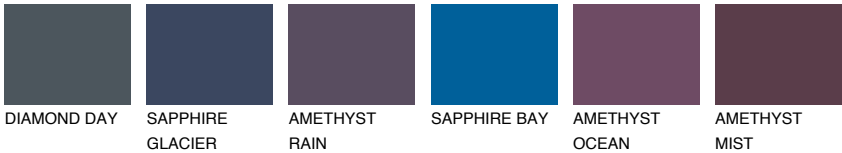

ALASKA5 AL5

58% TSR 52%

Matching colours

COLOURS

INTENSE

For more information on plasters and paints, go to www.ceresit.en

*The presented colours refer to plasters and paints offered by Ceresit. Due to the use of digital techniques, the presented colours might not represent the original ones, thus they cannot be considered as a reliable colour presentation. We recommend checking the authentic colour samples.