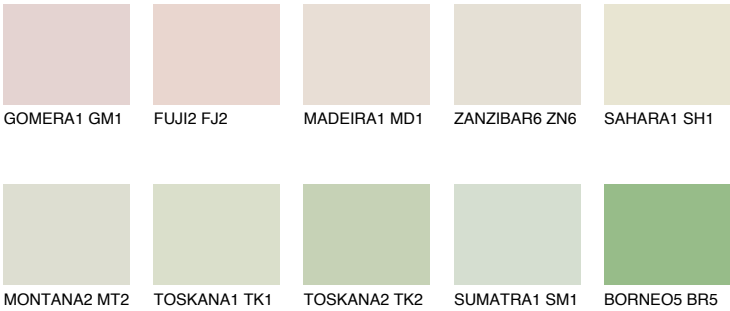

## TUNDRA1 TD1

74% **TSR** 68%

### Matching colours

#### COLOURS

#### INTENSE

For more information on plasters and paints, go to [www.ceresit.en](http://www.ceresit.en)

\*The presented colours refer to plasters and paints offered by Ceresit. Due to the use of digital techniques, the presented colours might not represent the original ones, thus they cannot be considered as a reliable colour presentation. We recommend checking the authentic colour samples.