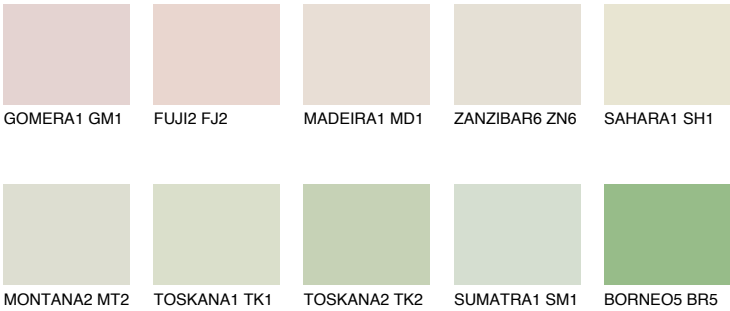

TUNDRA1 TD1

74% **TSR** 68%

Matching colours

COLOURS

INTENSE

For more information on plasters and paints, go to www.ceresit.en

*The presented colours refer to plasters and paints offered by Ceresit. Due to the use of digital techniques, the presented colours might not represent the original ones, thus they cannot be considered as a reliable colour presentation. We recommend checking the authentic colour samples.