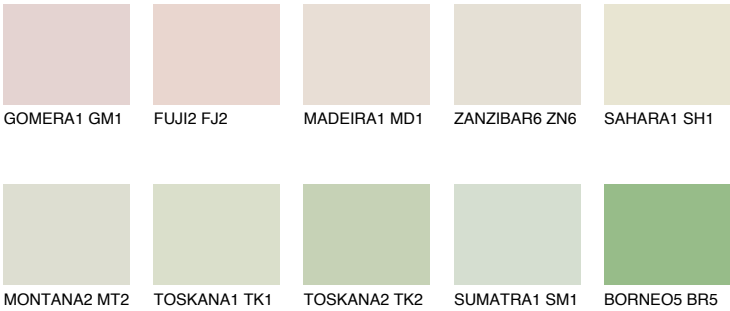

TUNDRA1 TD1

74% TSR 68%

Matching colours

COLOURS

INTENSE

For more information on plasters and paints, go to www.ceresit.en

*The presented colours refer to plasters and paints offered by Ceresit. Due to the use of digital techniques, the presented colours might not represent the original ones, thus they cannot be considered as a reliable colour presentation. We recommend checking the authentic colour samples.