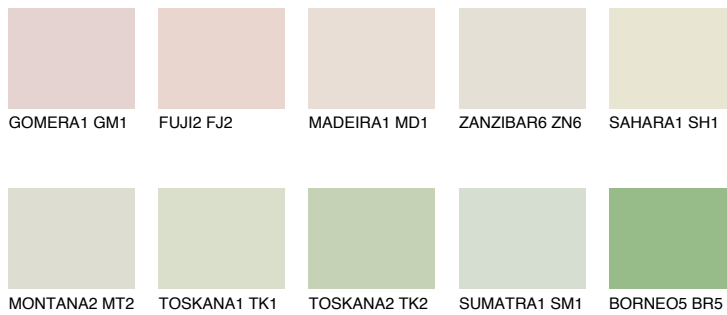

COLOUR DETAILS

TUNDRA1 TD1

74% TSR 68%

Matching colours

COLOURS

INTENSE

For more information on plasters and paints, go to www.ceresit.en

*The presented colours refer to plasters and paints offered by Ceresit. Due to the use of digital techniques, the presented colours might not represent the original ones, thus they cannot be considered as a reliable colour presentation. We recommend checking the authentic colour samples.