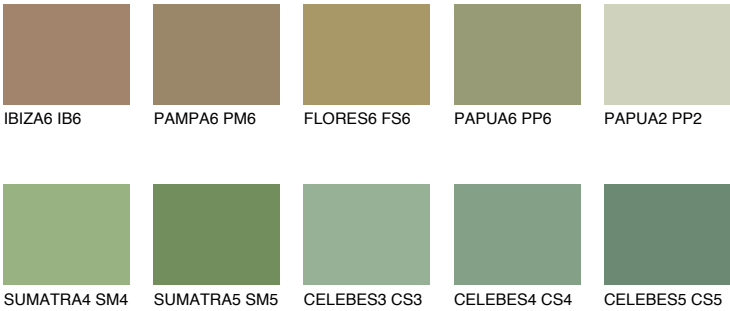

## JAVA6 JV6

☀ 29%    **TSR 37%**

### Matching colours

#### COLOURS

#### INTENSE

For more information on plasters and paints, go to [www.ceresit.en](http://www.ceresit.en)

\*The presented colours refer to plasters and paints offered by Ceresit. Due to the use of digital techniques, the presented colours might not represent the original ones, thus they cannot be considered as a reliable colour presentation. We recommend checking the authentic colour samples.