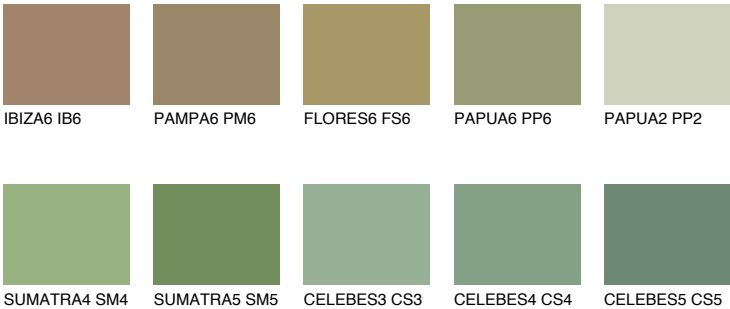

## JAVA6 JV6

☀ 29%    **TSR 37%**

### Matching colours

#### COLOURS

#### INTENSE

For more information on plasters and paints, go to [www.ceresit.en](http://www.ceresit.en)

\*The presented colours refer to plasters and paints offered by Ceresit. Due to the use of digital techniques, the presented colours might not represent the original ones, thus they cannot be considered as a reliable colour presentation. We recommend checking the authentic colour samples.