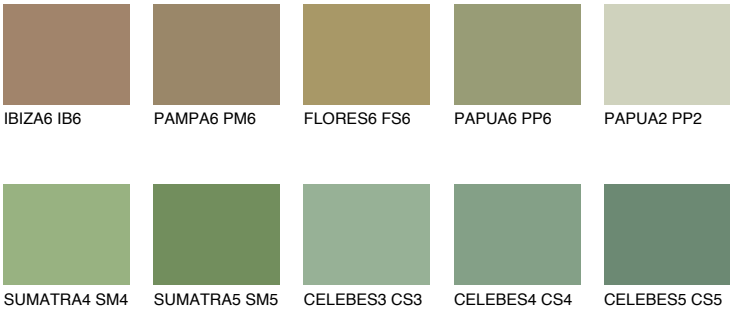

JAVA6 JV6

☀ 29%   **TSR 37%**

Matching colours

COLOURS

INTENSE

For more information on plasters and paints, go to www.ceresit.en

*The presented colours refer to plasters and paints offered by Ceresit. Due to the use of digital techniques, the presented colours might not represent the original ones, thus they cannot be considered as a reliable colour presentation. We recommend checking the authentic colour samples.