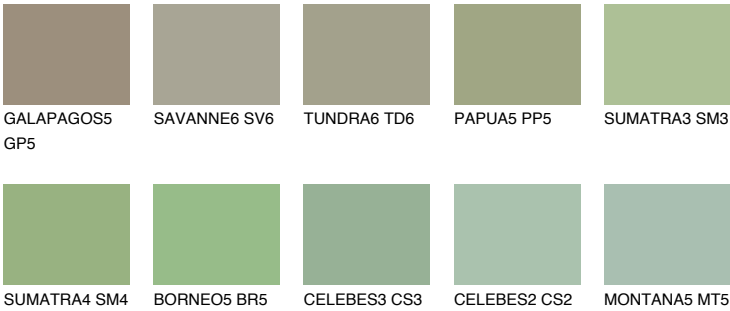

JAVA5 JV5

36% **TSR** 44%

Matching colours

COLOURS

INTENSE

For more information on plasters and paints, go to www.ceresit.en

*The presented colours refer to plasters and paints offered by Ceresit. Due to the use of digital techniques, the presented colours might not represent the original ones, thus they cannot be considered as a reliable colour presentation. We recommend checking the authentic colour samples.