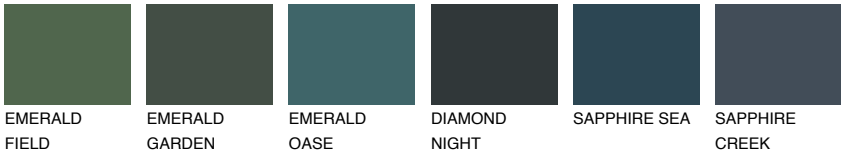

JAVA5 JV5

36% **TSR** 44%

Matching colours

COLOURS

INTENSE

For more information on plasters and paints, go to www.ceresit.en

*The presented colours refer to plasters and paints offered by Ceresit. Due to the use of digital techniques, the presented colours might not represent the original ones, thus they cannot be considered as a reliable colour presentation. We recommend checking the authentic colour samples.