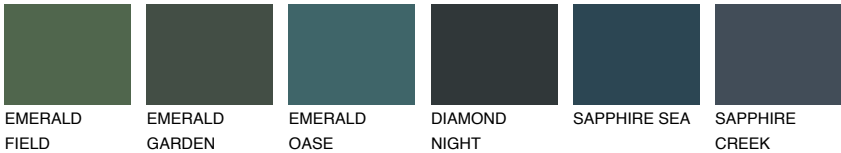

JAVA5 JV5

36% **TSR** 44%

Matching colours

COLOURS

INTENSE

For more information on plasters and paints, go to www.ceresit.en

*The presented colours refer to plasters and paints offered by Ceresit. Due to the use of digital techniques, the presented colours might not represent the original ones, thus they cannot be considered as a reliable colour presentation. We recommend checking the authentic colour samples.