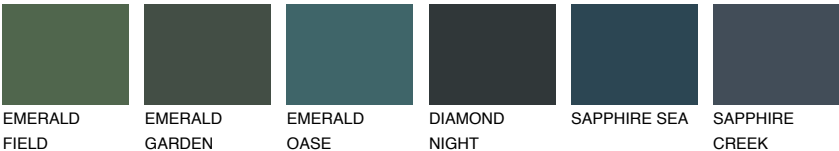

JAVA5 JV5

36% TSR 44%

Matching colours

COLOURS

INTENSE

For more information on plasters and paints, go to www.ceresit.en

*The presented colours refer to plasters and paints offered by Ceresit. Due to the use of digital techniques, the presented colours might not represent the original ones, thus they cannot be considered as a reliable colour presentation. We recommend checking the authentic colour samples.