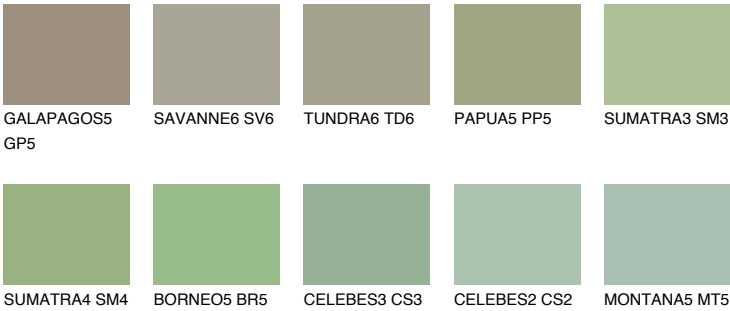

## JAVA5 JV5

36% **TSR** 44%

### Matching colours

#### COLOURS

#### INTENSE

For more information on plasters and paints, go to [www.ceresit.en](http://www.ceresit.en)

\*The presented colours refer to plasters and paints offered by Ceresit. Due to the use of digital techniques, the presented colours might not represent the original ones, thus they cannot be considered as a reliable colour presentation. We recommend checking the authentic colour samples.