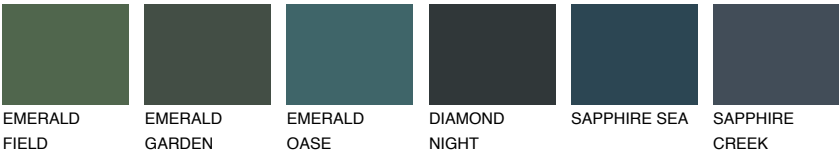

JAVA5 JV5

36% **TSR** 44%

Matching colours

COLOURS

INTENSE

For more information on plasters and paints, go to www.ceresit.en

*The presented colours refer to plasters and paints offered by Ceresit. Due to the use of digital techniques, the presented colours might not represent the original ones, thus they cannot be considered as a reliable colour presentation. We recommend checking the authentic colour samples.