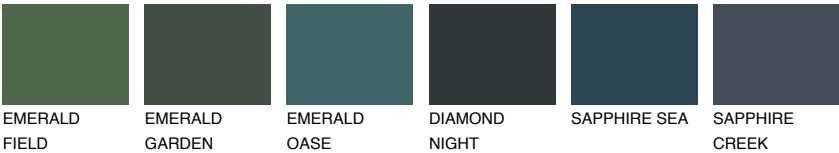

JAVA5 JV5

36% **TSR** 44%

Matching colours

COLOURS

INTENSE

For more information on plasters and paints, go to www.ceresit.en

*The presented colours refer to plasters and paints offered by Ceresit. Due to the use of digital techniques, the presented colours might not represent the original ones, thus they cannot be considered as a reliable colour presentation. We recommend checking the authentic colour samples.