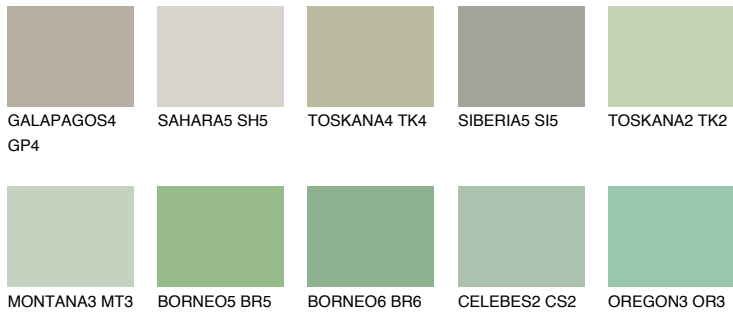

# COLOUR DETAILS

## JAVA4 JV4

48% TSR 52%

## Matching colours

### COLOURS