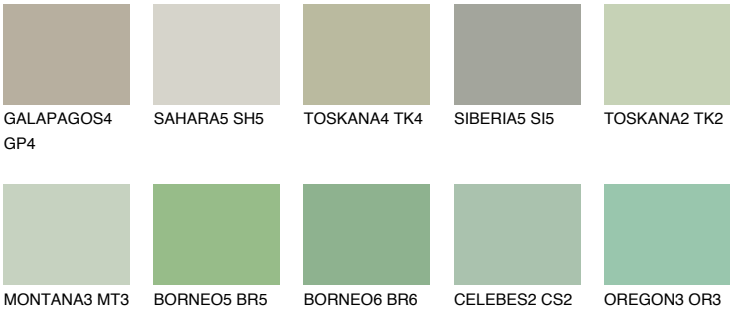

JAVA4 JV4

48% TSR 52%

Matching colours

COLOURS

INTENSE

For more information on plasters and paints, go to www.ceresit.en

*The presented colours refer to plasters and paints offered by Ceresit. Due to the use of digital techniques, the presented colours might not represent the original ones, thus they cannot be considered as a reliable colour presentation. We recommend checking the authentic colour samples.