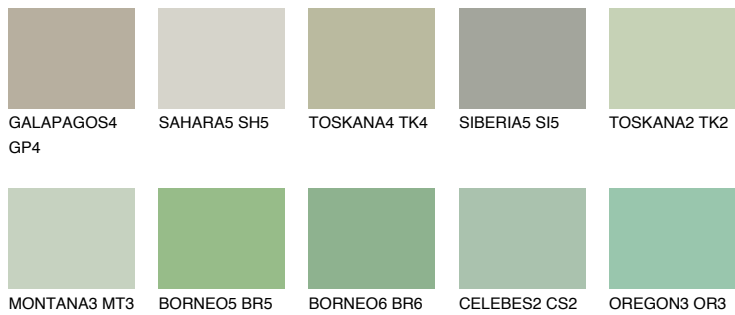

# COLOUR DETAILS

## JAVA4 JV4

48% TSR 52%

### Matching colours

#### COLOURS