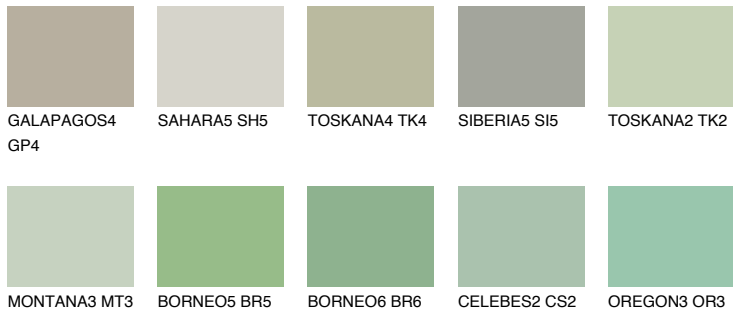

COLOUR DETAILS

JAVA4 JV4

48% TSR 52%

Matching colours

COLOURS

INTENSE

For more information on plasters and paints, go to www.ceresit.en

*The presented colours refer to plasters and paints offered by Ceresit. Due to the use of digital techniques, the presented colours might not represent the original ones, thus they cannot be considered as a reliable colour presentation. We recommend checking the authentic colour samples.