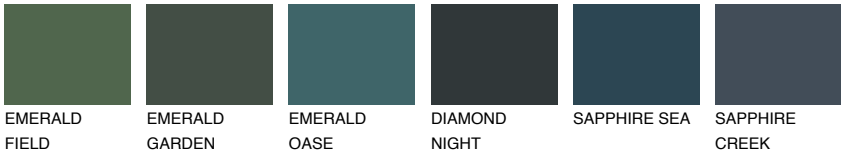

JAVA3 JV3

55% **TSR** 60%

Matching colours

COLOURS

INTENSE

For more information on plasters and paints, go to www.ceresit.en

*The presented colours refer to plasters and paints offered by Ceresit. Due to the use of digital techniques, the presented colours might not represent the original ones, thus they cannot be considered as a reliable colour presentation. We recommend checking the authentic colour samples.