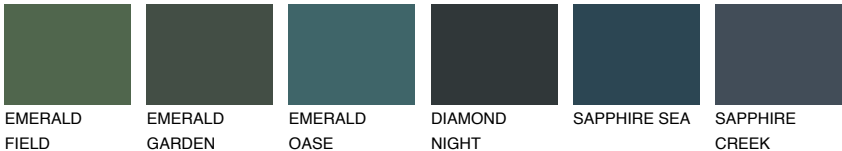

JAVA3 JV3

55% **TSR** 60%

Matching colours

COLOURS

INTENSE

For more information on plasters and paints, go to www.ceresit.en

*The presented colours refer to plasters and paints offered by Ceresit. Due to the use of digital techniques, the presented colours might not represent the original ones, thus they cannot be considered as a reliable colour presentation. We recommend checking the authentic colour samples.