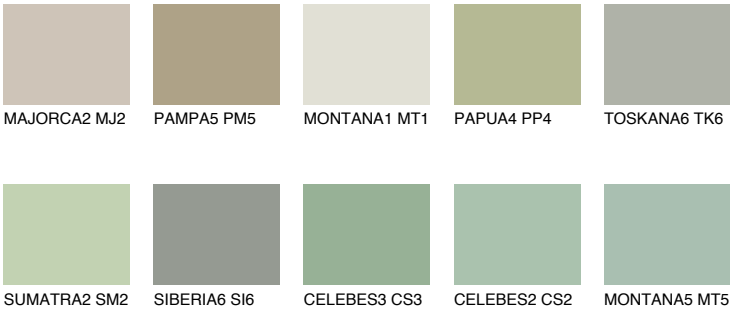

## JAVA3 JV3

55% **TSR** 60%

### Matching colours

#### COLOURS

#### INTENSE

For more information on plasters and paints, go to [www.ceresit.en](http://www.ceresit.en)

\*The presented colours refer to plasters and paints offered by Ceresit. Due to the use of digital techniques, the presented colours might not represent the original ones, thus they cannot be considered as a reliable colour presentation. We recommend checking the authentic colour samples.