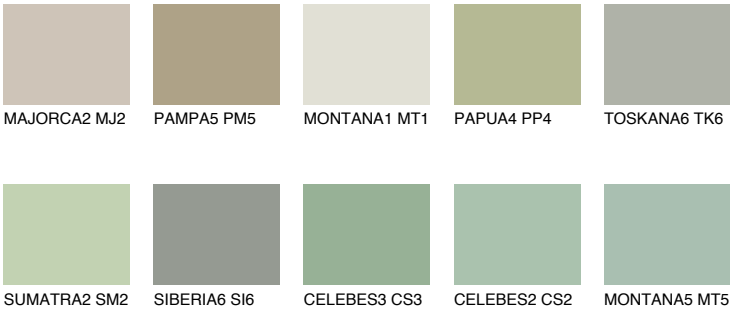

JAVA3 JV3

55% **TSR** 60%

Matching colours

COLOURS

INTENSE

For more information on plasters and paints, go to www.ceresit.en

*The presented colours refer to plasters and paints offered by Ceresit. Due to the use of digital techniques, the presented colours might not represent the original ones, thus they cannot be considered as a reliable colour presentation. We recommend checking the authentic colour samples.