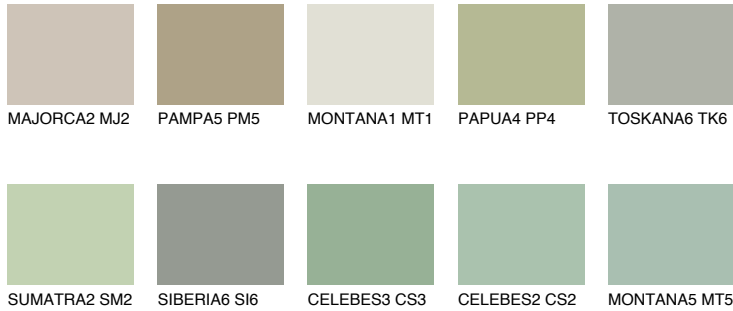

COLOUR DETAILS

JAVA3 JV3

55% TSR 60%

Matching colours

COLOURS

INTENSE

For more information on plasters and paints, go to www.ceresit.en

*The presented colours refer to plasters and paints offered by Ceresit. Due to the use of digital techniques, the presented colours might not represent the original ones, thus they cannot be considered as a reliable colour presentation. We recommend checking the authentic colour samples.