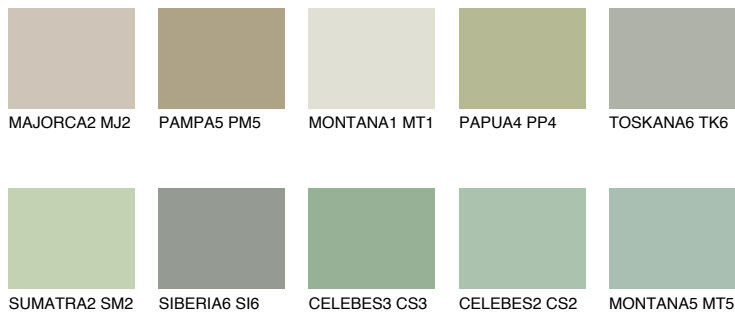

## JAVA3 JV3

55% **TSR** 60%

### Matching colours

#### COLOURS

#### INTENSE

For more information on plasters and paints, go to [www.ceresit.en](http://www.ceresit.en)

\*The presented colours refer to plasters and paints offered by Ceresit. Due to the use of digital techniques, the presented colours might not represent the original ones, thus they cannot be considered as a reliable colour presentation. We recommend checking the authentic colour samples.