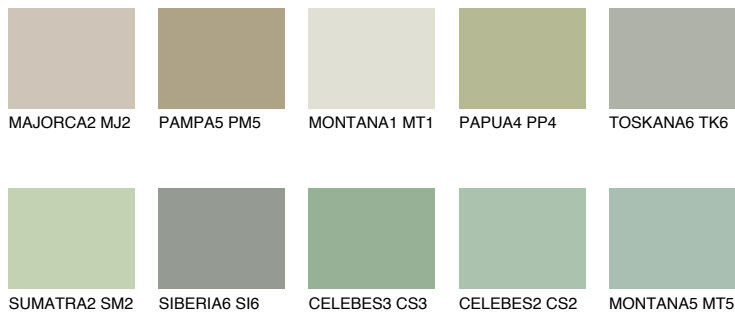

JAVA3 JV3

55% **TSR** 60%

Matching colours

COLOURS

INTENSE

For more information on plasters and paints, go to www.ceresit.en

*The presented colours refer to plasters and paints offered by Ceresit. Due to the use of digital techniques, the presented colours might not represent the original ones, thus they cannot be considered as a reliable colour presentation. We recommend checking the authentic colour samples.