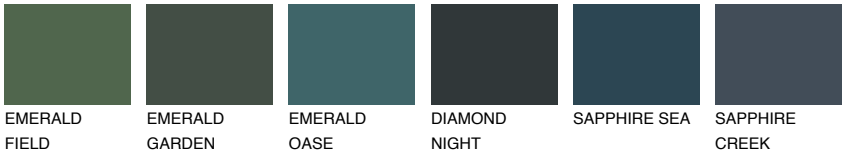

COLOUR DETAILS

JAVA3 JV3

55% TSR 60%

Matching colours

COLOURS

INTENSE

For more information on plasters and paints, go to www.ceresit.en

*The presented colours refer to plasters and paints offered by Ceresit. Due to the use of digital techniques, the presented colours might not represent the original ones, thus they cannot be considered as a reliable colour presentation. We recommend checking the authentic colour samples.