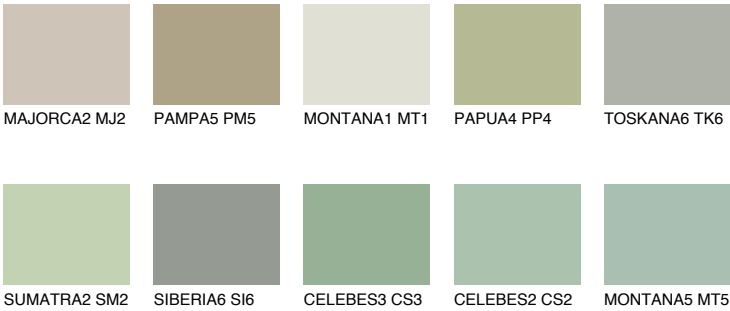

COLOUR DETAILS

JAVA3 JV3

55% TSR 60%

Matching colours

COLOURS

INTENSE

For more information on plasters and paints, go to www.ceresit.en

*The presented colours refer to plasters and paints offered by Ceresit. Due to the use of digital techniques, the presented colours might not represent the original ones, thus they cannot be considered as a reliable colour presentation. We recommend checking the authentic colour samples.