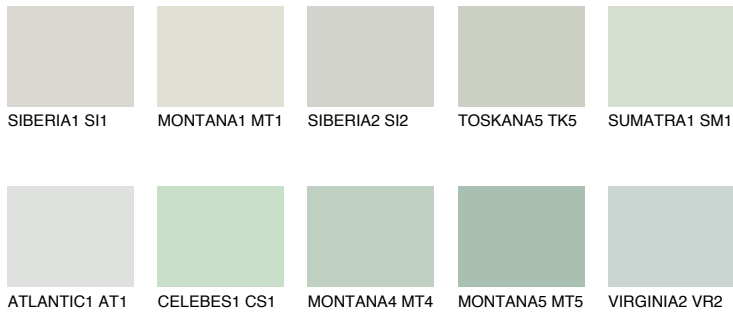

COLOUR DETAILS

JAVA2 JV2

65% TSR 58%

Matching colours

COLOURS

INTENSE

For more information on plasters and paints, go to www.ceresit.en

*The presented colours refer to plasters and paints offered by Ceresit. Due to the use of digital techniques, the presented colours might not represent the original ones, thus they cannot be considered as a reliable colour presentation. We recommend checking the authentic colour samples.