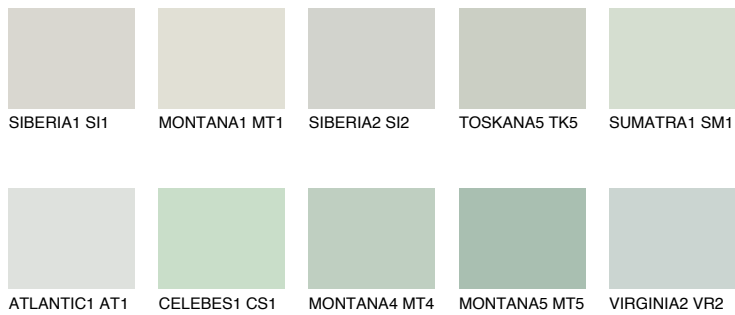

# COLOUR DETAILS

### Matching colours

#### COLOURS

#### INTENSE

For more information on plasters and paints, go to [www.ceresit.en](http://www.ceresit.en)

\*The presented colours refer to plasters and paints offered by Ceresit. Due to the use of digital techniques, the presented colours might not represent the original ones, thus they cannot be considered as a reliable colour presentation. We recommend checking the authentic colour samples.