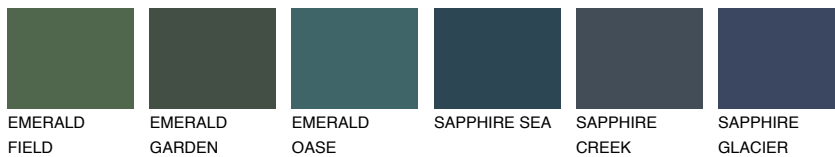

COLOUR DETAILS

JAVA2 JV2

65% TSR 58%

Matching colours

COLOURS

INTENSE

For more information on plasters and paints, go to www.ceresit.en

*The presented colours refer to plasters and paints offered by Ceresit. Due to the use of digital techniques, the presented colours might not represent the original ones, thus they cannot be considered as a reliable colour presentation. We recommend checking the authentic colour samples.