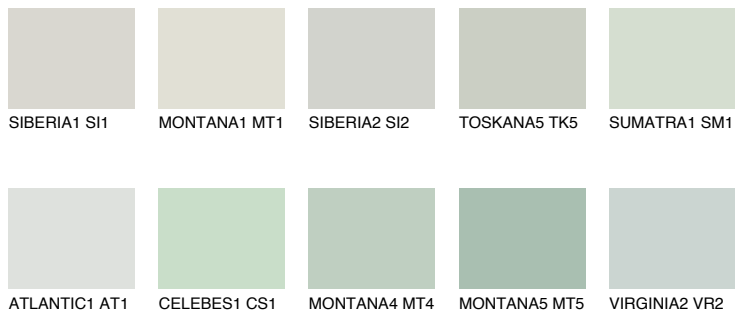

COLOUR DETAILS

JAVA2 JV2

65% TSR 58%

Matching colours

COLOURS

INTENSE

For more information on plasters and paints, go to www.ceresit.en

*The presented colours refer to plasters and paints offered by Ceresit. Due to the use of digital techniques, the presented colours might not represent the original ones, thus they cannot be considered as a reliable colour presentation. We recommend checking the authentic colour samples.