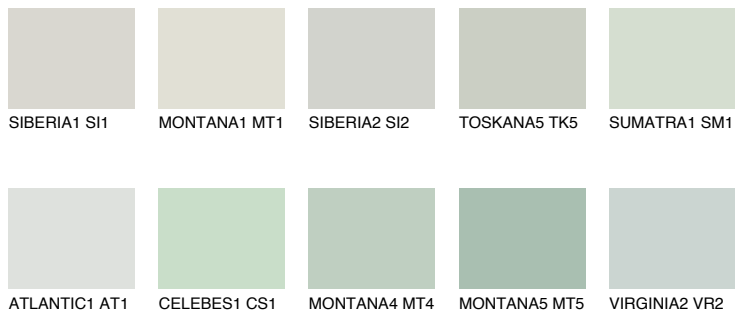

JAVA2 JV2

65% TSR 58%

Matching colours

COLOURS

INTENSE

For more information on plasters and paints, go to www.ceresit.en

*The presented colours refer to plasters and paints offered by Ceresit. Due to the use of digital techniques, the presented colours might not represent the original ones, thus they cannot be considered as a reliable colour presentation. We recommend checking the authentic colour samples.