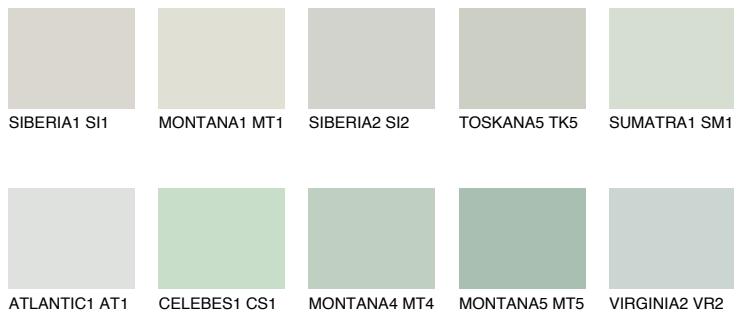

COLOUR DETAILS

JAVA2 JV2

65% TSR 58%

Matching colours

COLOURS

INTENSE

For more information on plasters and paints, go to www.ceresit.en

*The presented colours refer to plasters and paints offered by Ceresit. Due to the use of digital techniques, the presented colours might not represent the original ones, thus they cannot be considered as a reliable colour presentation. We recommend checking the authentic colour samples.