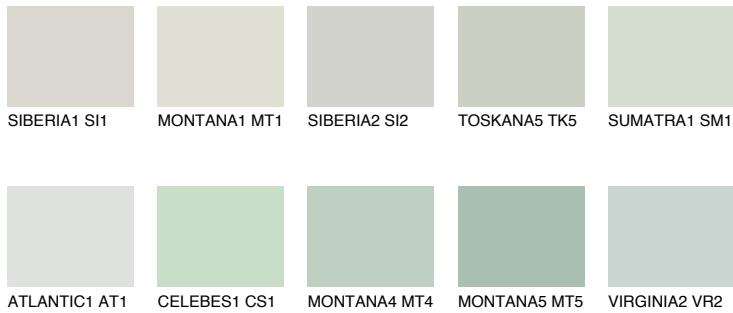

# COLOUR DETAILS

### Matching colours

#### COLOURS

#### INTENSE

For more information on plasters and paints, go to [www.ceresit.en](http://www.ceresit.en)

\*The presented colours refer to plasters and paints offered by Ceresit. Due to the use of digital techniques, the presented colours might not represent the original ones, thus they cannot be considered as a reliable colour presentation. We recommend checking the authentic colour samples.